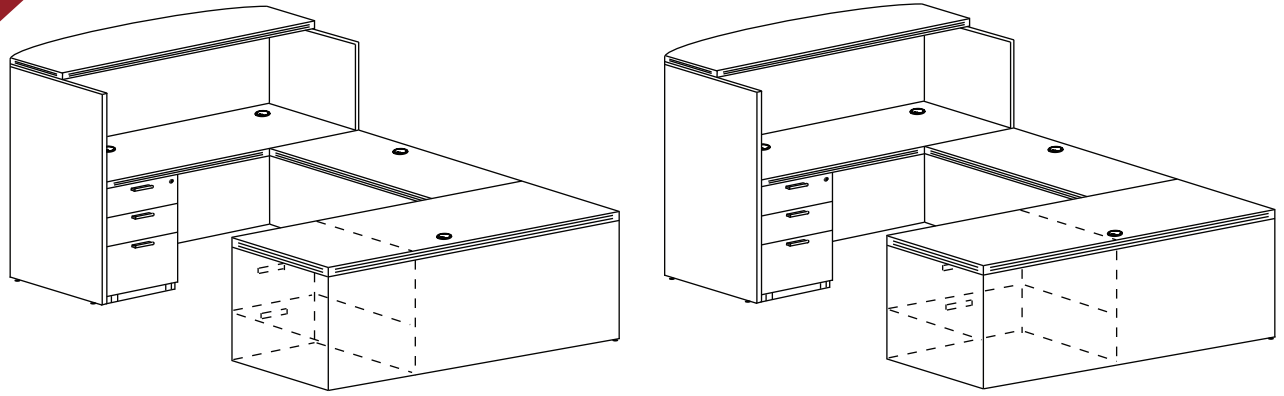

RECEPTION U-DESK WITH DOUBLE FULL PEDESTALS

PRODUCT CODE	COMPONENT	DEPTH	WIDTH	HEIGHT	WEIGHT	LIST PRICE
URD7196P-1	Desk	30-36	71	29-42	201	$3,146
	Bridge	23.75	42	29	58	
	Credenza	23.75	71	29	101	
	Box/Box/File Ped	22	15.5	28	62	
	File/File Ped	22	15.5	28	61	
URD71102P-1	Desk	30-36	71	29-42	201	$3,172
	Bridge	23.75	48	29	58	
	Credenza	23.75	71	29	101	
	Box/Box/File Ped	22	15.5	28	62	
	File/File Ped	22	15.5	28	61	

RECEPTION U-DESK WITH FULL PEDESTAL AND LATERAL FILE

PRODUCT CODE	COMPONENT	DEPTH	WIDTH	HEIGHT	WEIGHT	LIST PRICE
URD7196P-2	Desk	30-36	71	29-42	201	$3,567
	Bridge	23.75	42	29	58	
	Credenza	23.75	71	29	101	
	Box/Box/File Ped	22	15.5	28	62	
	Lateral File	22.5	30.5	28	108	
URD71102P-2	Desk	30-36	71	29-42	201	$3,592
	Bridge	23.75	48	29	58	
	Credenza	23.75	71	29	101	
	Box/Box/File Ped	22	15.5	28	62	
	Lateral File	22.5	30.5	29	108