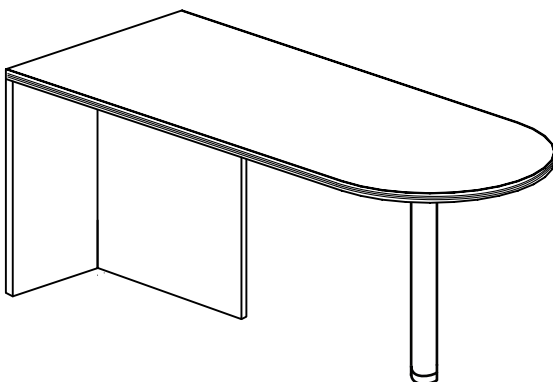

ALTERNATIVE MAIN DESK: D-TOP

DT3071
DT3671