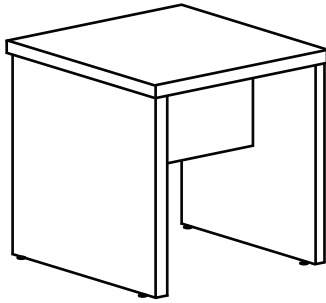

Edges are not fluted.

END TABLE

PRODUCT CODE	DEPTH	WIDTH	HEIGHT	WEIGHT	LIST PRICE
END22	22	22	21	37	$306