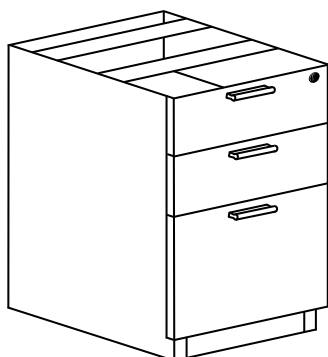

BOX/BOX/FILE PEDESTAL

PRODUCT CODE	DEPTH	WIDTH	HEIGHT	WEIGHT	LIST PRICE
BBF24	22	15.5	28	62	$619