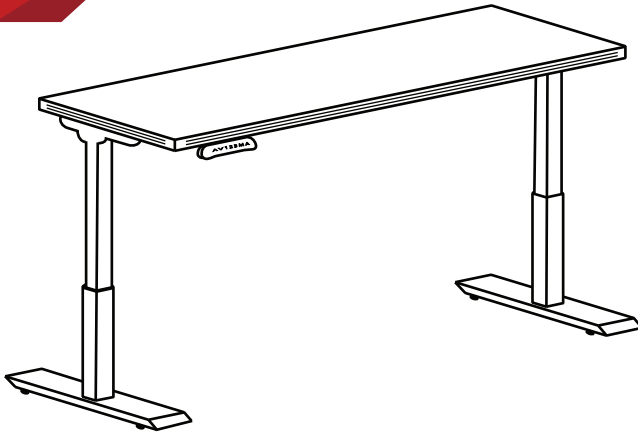

- Seven Button Remote
- Ultra Quiet
- Anti-Collision Sensor
- 3 Programmable Presets
- Smooth and Precise Lift
- Time Reminders

HEIGHT ADJUSTABLE BLACK BASE WITH FLUTED TOP NO GROMMET

PRODUCT CODE	COMPONENT	DEPTH	WIDTH	HEIGHT	WEIGHT	LIST PRICE
IB3060. ■ .F.NG	Straight Base	23.6	43.5-66.9	27.2-46.5	77	$1,399
	WS3060	30	60	1	41.75	
IB3072. ■ .F.NG	Straight Base	23.6	43.5-66.9	27.2-46.5	77	$1,470
	WS3072	30	72	1	50	

HEIGHT ADJUSTABLE SILVER BASE WITH FLUTED TOP NO GROMMET

PRODUCT CODE	COMPONENT	DEPTH	WIDTH	HEIGHT	WEIGHT	LIST PRICE
IS3060. ■ .F.NG	Straight Base	23.6	43.5-66.9	27.2-46.5	77	$1,399
	WS3060	30	60	1	41.75	
IS3072. ■ .F.NG	Straight Base	23.6	43.5-66.9	27.2-46.5	77	$1,470
	WS3072	30	72	1	50	

HEIGHT ADJUSTABLE WHITE BASE WITH FLUTED TOP NO GROMMET

PRODUCT CODE	COMPONENT	DEPTH	WIDTH	HEIGHT	WEIGHT	LIST PRICE
IW3060. ■ .F.NG	Straight Base	23.6	43.5-66.9	27.2-46.5	77	$1,399
	WS3060	30	60	1	41.75	
IW3072. ■ .F.NG	Straight Base	23.6	43.5-66.9	27.2-46.5	77	$1,470
	WS3072	30	72	1	50