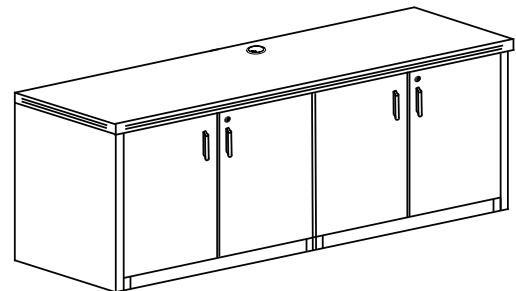

CREDENZA WITH DOUBLE STORAGE CABINETS

PRODUCT CODE	DEPTH	WIDTH	HEIGHT	WEIGHT	LIST PRICE
C2471P-6	23.75	71	29	291	$2,280