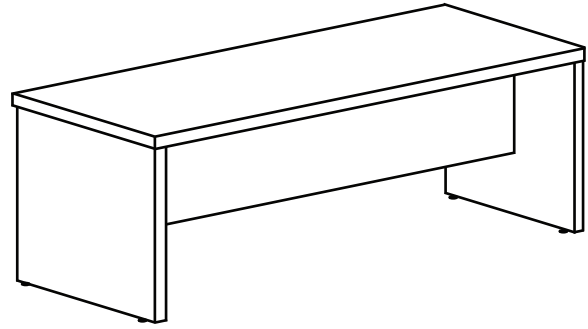

# TABLES

Edges are not fluted.

END TABLE

PRODUCT CODE	DEPTH	WIDTH	HEIGHT	WEIGHT	LIST PRICE
END22	22	22	21	37	\$306

Edges are not fluted.

COFFEE TABLE

PRODUCT CODE	DEPTH	WIDTH	HEIGHT	WEIGHT	LIST PRICE
COF48	48	22	16	52	\$417