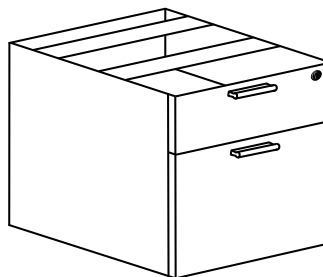

HALF GABLE LEG

PRODUCT CODE	DEPTH	WIDTH	HEIGHT	WEIGHT	LIST PRICE
GL2814	1	14	28	10	\$99

NEW 2024

STUDY CARREL

PRODUCT CODE	DEPTH	WIDTH	HEIGHT	WEIGHT	LIST PRICE
SC3648	27.5	36	48	146	\$660

SUSPENDED BOX/FILE PEDESTAL