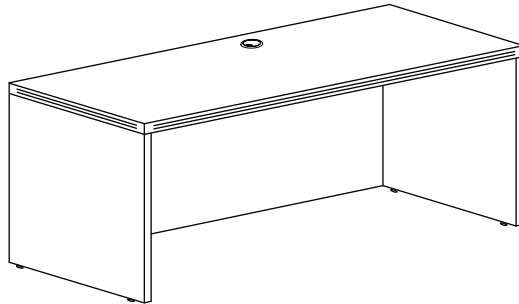

# COMPONENTS

BUILD IT YOUR WAY

**RECTANGULAR DESK SHELL**

PRODUCT CODE	DEPTH	WIDTH	HEIGHT	WEIGHT	LIST PRICE
<b>D2448</b>	23.75	48.25	29	72	<b>\$476</b>
<b>D3048</b>	30.25	48.25	29	94	<b>\$538</b>
<b>D3060</b>	30.25	60.25	29	108	<b>\$589</b>
<b>D3066</b>	30.25	66.25	29	115	<b>\$615</b>
<b>D3071</b>	30.25	71	29	137	<b>\$660</b>
<b>D3671</b>	35.75	71	29	137	<b>\$713</b>

**BOW FRONT DESK SHELL**

PRODUCT CODE	DEPTH	WIDTH	HEIGHT	WEIGHT	LIST PRICE
<b>DB3671</b>	36-41	71	29	146	<b>\$747</b>

**CREDENZA SHELL**

PRODUCT CODE	DEPTH	WIDTH	HEIGHT	WEIGHT	LIST PRICE
<b>C2466</b>	23.75	66.25	29	96	<b>\$547</b>
<b>C2471</b>	23.75	71	29	101	<b>\$564</b>