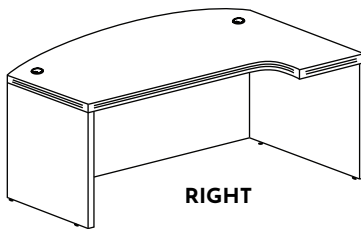

**BOW FRONT DESK SHELL**

PRODUCT CODE	DEPTH	WIDTH	HEIGHT	WEIGHT	LIST PRICE
<b>DB3671</b>	36-41	71	29	146	<b>\$747</b>

**CREDENZA SHELL**

PRODUCT CODE	DEPTH	WIDTH	HEIGHT	WEIGHT	LIST PRICE
<b>C2466</b>	23.75	66.25	29	96	<b>\$547</b>
<b>C2471</b>	23.75	71	29	101	<b>\$564</b>

**D-TOP SHELL**

PRODUCT CODE	DEPTH	WIDTH	HEIGHT	WEIGHT	LIST PRICE
<b>DT3071</b>	30.25	71	29	86	<b>\$484</b>
<b>DT3671</b>	35.75	71	29	90	<b>\$511</b>

**EXTENDED CORNER BOW FRONT DESK SHELL**

PRODUCT CODE	DEPTH	WIDTH	HEIGHT	WEIGHT	LIST PRICE
<b>EBD3671R</b>	30-41	71	29	146	<b>\$993</b>
<b>EBD3671L</b>	30-41	71	29	146	<b>\$993</b>