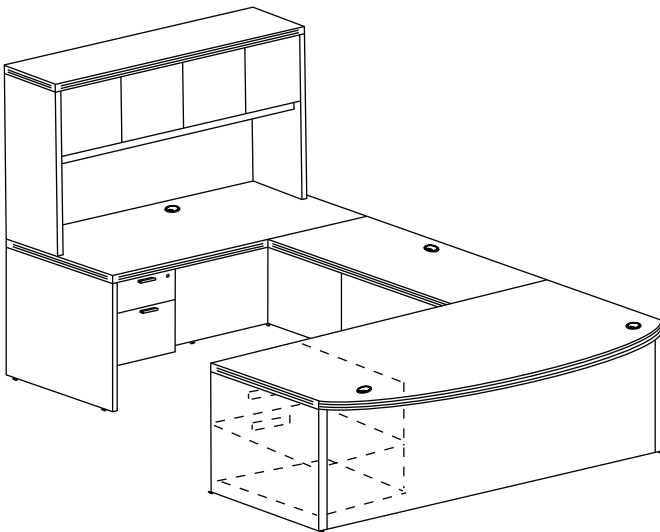

REVERSIBLE BOW FRONT U-DESK WOOD HUTCH

PRODUCT CODE		LIST PRICE
UBDH71102P-1	71L x 102W	$3,580
UBDH71108P-1	71L x 108W	$3,605

REVERSIBLE BOW FRONT U-DESK GLASS HUTCH

PRODUCT CODE		LIST PRICE
UBDH71102P-2	71L x 102W	$4,143
UBDH71108P-2	71L x 108W	$4,168