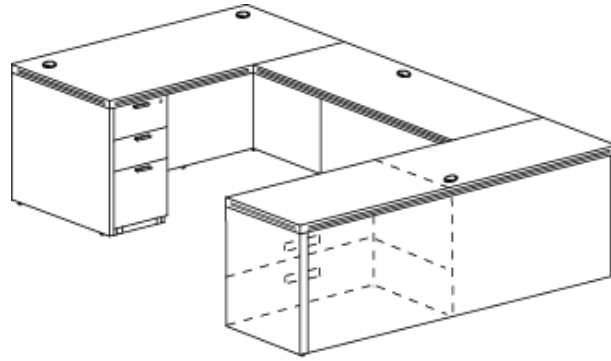

REVERSIBLE U-DESK WITH FULL PEDESTAL AND LATERAL FILE

PRODUCT CODE	COMPONENT	DEPTH	WIDTH	HEIGHT	WEIGHT	LIST PRICE
UD6696P-3	Desk	30.25	66.25	29	115	$3,112
	Bridge	23.75	42	29	58	
	Credenza	23.75	66.25	29	101	
	Box/Box/File Ped	22	15.5	28	62	
	Lateral File	22.5	30.5	29	108	
UD66102P-3	Desk	30.25	66.25	29	115	$3,138
	Bridge	23.75	48	29	59	
	Credenza	23.75	66.25	29	101	
	Box/Box/File Ped	22	15.5	28	62	
	Lateral File	22.5	30.5	29	108	
UD7196P-3	Desk	30.25	71	29	115	$3,174
	Bridge	23.75	42	29	58	
	Credenza	23.75	71	29	101	
	Box/Box/File Ped	22	15.5	28	62	
	Lateral File	22.5	30.5	29	108	
UD71102P-6	Desk	30.25	71	29	137	$3,199
	Bridge	23.75	48	29	59	
	Credenza	23.75	71	29	101	
	Box/Box/File Ped	22	15.5	28	62	
	Lateral File	22.5	30.5	29	108	
UD71102P-3	Desk	35.75	71	29	137	$3,227
	Bridge	23.75	42	29	58	
	Credenza	23.75	71	29	101	
	Box/Box/File Ped	22	15.5	28	61	
	Lateral File	22.5	30.5	29	108	
UD71108P-3	Desk	35.75	71	29	137	$3,252
	Bridge	23.75	48	29	59	
	Credenza	23.75	71	29	101	
	Box/Box/File Ped	22	15.5	28	62	
	Lateral File	22.5	30.5	29	108