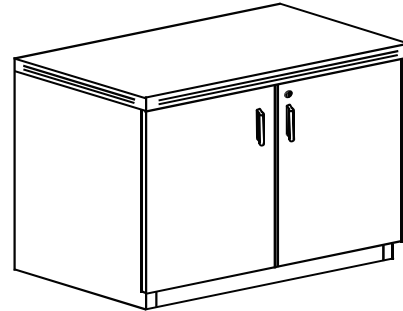

All shelves are adjustable.

3 SHELF BOOKCASE

PRODUCT CODE	DEPTH	WIDTH	HEIGHT	WEIGHT	LIST PRICE
BC48	11.25	33.5	48	83	\$564

All shelves are adjustable.

4 SHELF BOOKCASE

PRODUCT CODE	DEPTH	WIDTH	HEIGHT	WEIGHT	LIST PRICE
BC69	11.25	33.5	69	120	\$764

Middle shelf is not adjustable.

WARDROBE

PRODUCT CODE	DEPTH	WIDTH	HEIGHT	WEIGHT	LIST PRICE
WDC69	18.75	24	69	182	\$2,079

STORAGE CABINET

PRODUCT CODE	DEPTH	WIDTH	HEIGHT	WEIGHT	LIST PRICE
SC36	22.5	34.5	29	95	\$858