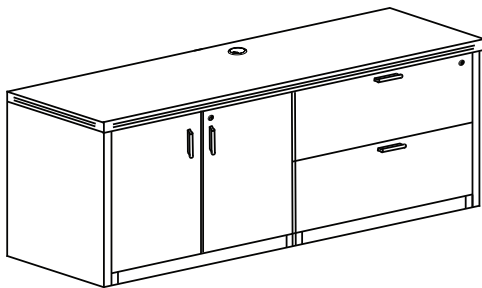

CREDENZA WITH LATERAL FILE & STORAGE CABINET

PRODUCT CODE	DEPTH	WIDTH	HEIGHT	WEIGHT	LIST PRICE
C2471P-5	23.75	71	29	326	$2,613