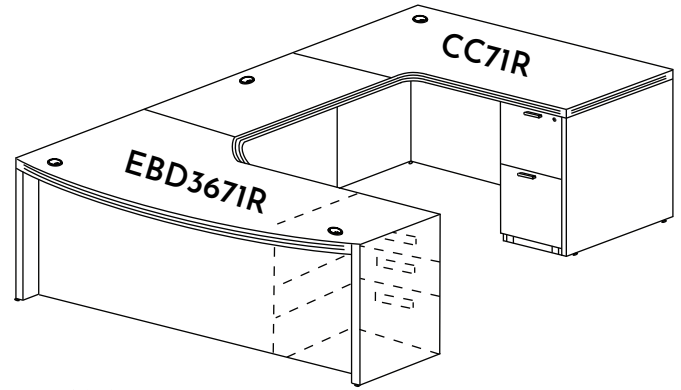

EXAMPLE:
Right Handed Unit with Double Full Pedestals

Extended Corner U-Desk Builds

DOUBLE SUSPENDED PEDESTALS

PRODUCT CODE		LIST PRICE
UEBD71114P-1R	71L x 114W	$2,907
UEBD71114P-1L	71L x 114W	$2,907
UEBD71120P-1R	71L x 120W	$2,907
UEBD71120P-1L	71L x 120W	$2,907
UEBD71126P-1R	71L x 126W	$2,932
UEBD71126P-1L	71L x 126W	$2,932

DOUBLE FULL PEDESTALS

PRODUCT CODE		LIST PRICE
UEBD71114P-2R	71L x 114W	$3,278
UEBD71114P-2L	71L x 114W	$3,278
UEBD71120P-2R	71L x 120W	$3,278
UEBD71120P-2L	71L x 120W	$3,278
UEBD71126P-2R	71L x 126W	$3,304
UEBD71126P-2L	71L x 126W	$3,304