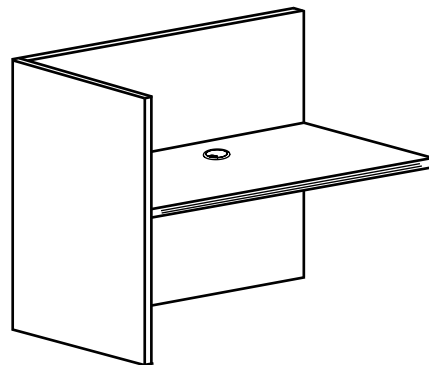

RECEPTION NON-HANDED RETURN SHELL

PRODUCT CODE	DEPTH	WIDTH	HEIGHT	WEIGHT	LIST PRICE
RR2442	23.75	42	29-42	84	$528