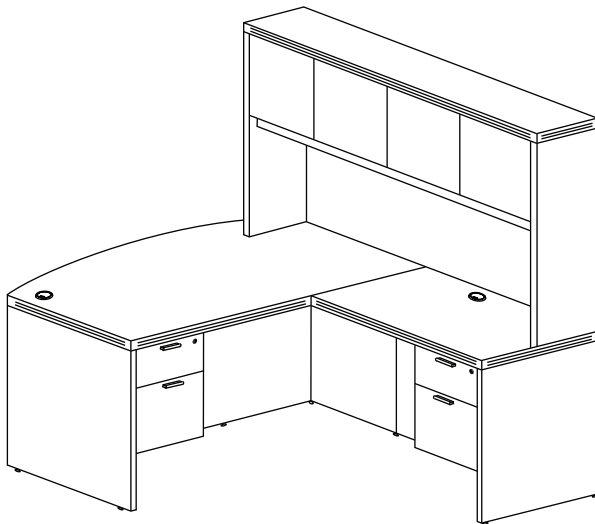

REVERSIBLE BOW FRONT L-DESK WOOD HUTCH

PRODUCT CODE LIST PRICE

BDH7178P-3	71L x 78W	$3,441
BDH7184P-3	71L x 84W	$3,476

REVERSIBLE BOW FRONT L-DESK GLASS HUTCH

PRODUCT CODE LIST PRICE

BDH7178P-4	71L x 78W	$4,004
BDH7184P-4	71L x 84W	$4,040