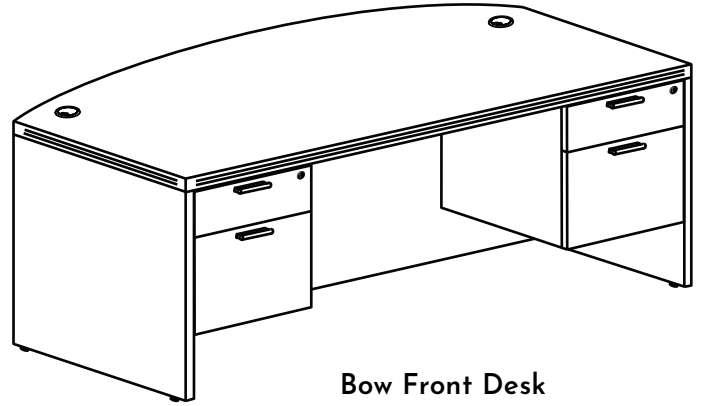

Bow Front Desk

RECTANGULAR DESK WITH DOUBLE SUSPENDED PEDESTALS

PRODUCT CODE	COMPONENT	DEPTH	WIDTH	HEIGHT	WEIGHT	LIST PRICE
D3060P-1	Desk	30.25	60.25	29	108	$1,421
	Box/File Ped	22	15.5	20	40	
	Box/File Ped	22	15.5	20	40	
D3066P-1	Desk	30.25	66.25	29	115	$1,447
	Box/File Ped	22	15.5	20	40	
	Box/File Ped	22	15.5	20	40	
D3071P-2	Desk	30.25	71	29	137	$1,492
	Box/File Ped	22	15.5	20	40	
	Box/File Ped	22	15.5	20	40	
D3671P-1	Desk	35.75	71	29	137	$1,545
	Box/File Ped	22	15.5	20	40	
	Box/File Ped	22	15.5	20	40	

BOW FRONT DESK WITH DOUBLE SUSPENDED PEDESTALS

PRODUCT CODE	COMPONENT	DEPTH	WIDTH	HEIGHT	WEIGHT	LIST PRICE
BD3671P-1	Desk	36-41	71	29	146	$1,579
	Box/File Ped	22	15.5	20	40	
	Box/File Ped	22	15.5	20	40