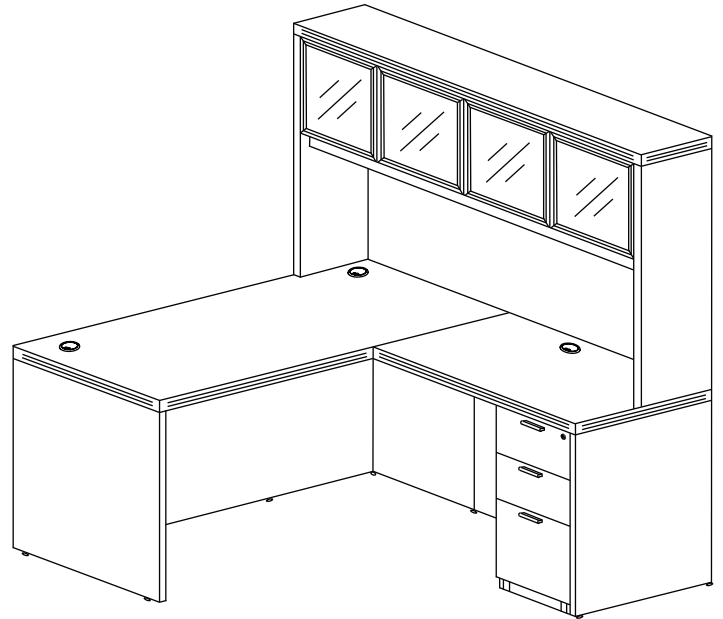

ADD A HUTCH TO L-DESK FULL PEDESTAL CONFIGURATIONS