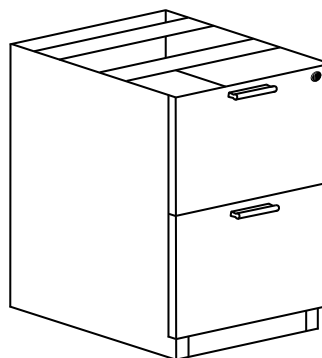

FILE/FILE PEDESTAL

PRODUCT CODE	DEPTH	WIDTH	HEIGHT	WEIGHT	LIST PRICE
FF24	22	15.5	28	61	$586