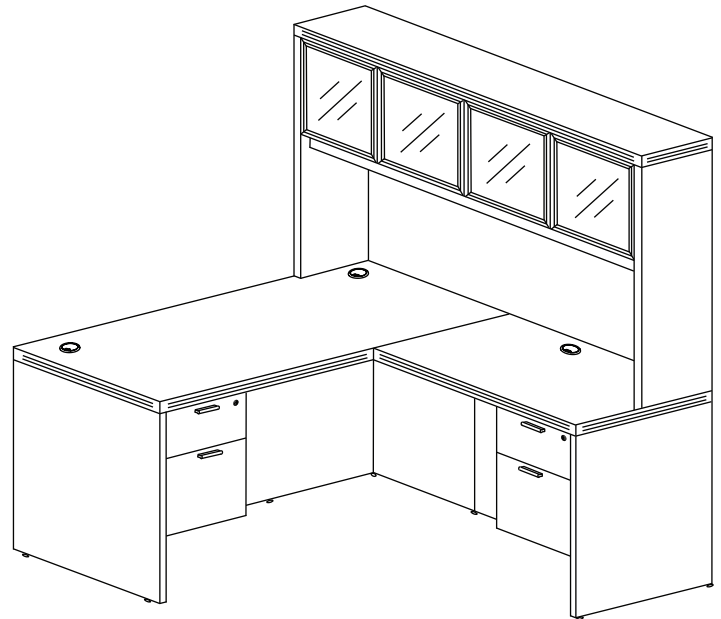

ADD AN OPEN HUTCH 71" TO L-DESK FULL PEDESTAL CONFIGURATIONS WITH 2 DOOR KITS (4 DOORS)

REVERSIBLE L-DESK WITH WOOD DOOR HUTCH

PRODUCT CODE		LIST PRICE
DH6672P-5	66L x 72W	$2,937
DH6678P-5	66L x 78W	$2,973
DH7172P-5	71L x 72W	$2,983
DH7178P-10	71L x 78W	$3,018
DH7178P-9	71L x 78W	$3,035
DH7184P-5	71L x 84W	$3,071

REVERSIBLE L-DESK WITH GLASS DOOR HUTCH

PRODUCT CODE		LIST PRICE
DH6672P-6	66L x 72W	$3,501
DH6678P-6	66L x 78W	$3,536
DH7172P-6	71L x 72W	$3,546
DH7178P-12	71L x 78W	$3,581
DH7178P-11	71L x 78W	$3,599
DH7184P-6	71L x 84W	$3,634