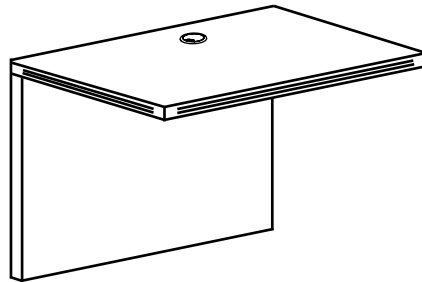

BRIDGE SHELL

PRODUCT CODE	DEPTH	WIDTH	HEIGHT	WEIGHT	LIST PRICE
B2436	23.75	36	29	57	$327
B2442	23.75	42	29	58	$327
B2448	23.75	48	29	59	$352