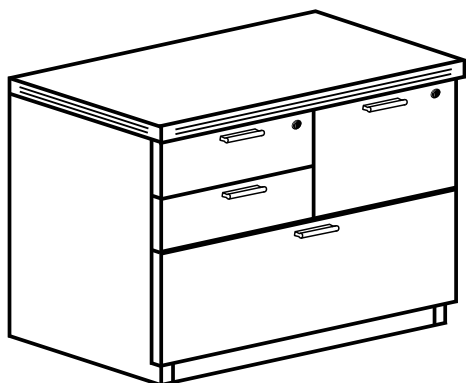

MULTI-FILE LATERAL FILE

PRODUCT CODE	DEPTH	WIDTH	HEIGHT	WEIGHT	LIST PRICE
MFL	22.5	30.5	29	125	$1,270