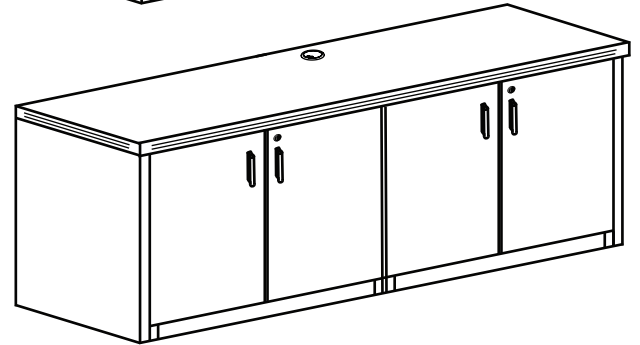

Credenzas can be used to attach double units for extra storage. Optional 66" or 71" Open Hutch (OH66, OH71) can be attached to include wood or glass doors for even more storage.

CREDENZA WITH SINGLE LATERAL FILE

PRODUCT CODE	COMPONENT	DEPTH	WIDTH	HEIGHT	WEIGHT	LIST PRICE
C2466P-3	Credenza	23.75	66.25	29	96	$1,553
	Lateral File	22.5	30.5	29	108	
C2471P-3	Credenza	23.75	71	29	101	$1,569
	Lateral File	22.5	30.5	29	108	

CREDENZA WITH DOUBLE LATERAL FILES

PRODUCT CODE	COMPONENT	DEPTH	WIDTH	HEIGHT	WEIGHT	LIST PRICE
C2471P-4	Credenza	23.75	71	29	101	$2,946
	Lateral File	22	34.5	29	130	
	Lateral File	22	34.5	29	130	

CREDENZA WITH DOUBLE STORAGE CABINETS

PRODUCT CODE	COMPONENT	DEPTH	WIDTH	HEIGHT	WEIGHT	LIST PRICE
C2471P-6	Credenza	23.75	71	29	101	$2,280
	Storage Cabinet	22	34.5	29	95	
	Storage Cabinet	22	34.5	29	95