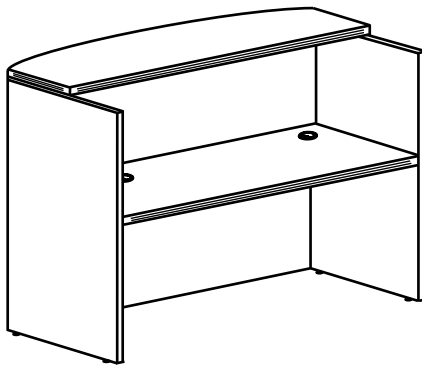

**D-TOP SHELL**

PRODUCT CODE	DEPTH	WIDTH	HEIGHT	WEIGHT	LIST PRICE
<b>DT3071</b>	30.25	71	29	86	<b>\$484</b>
<b>DT3671</b>	35.75	71	29	90	<b>\$511</b>

**EXTENDED CORNER BOW FRONT DESK SHELL**

PRODUCT CODE	DEPTH	WIDTH	HEIGHT	WEIGHT	LIST PRICE
<b>EBD3671R</b>	30-41	71	29	146	<b>\$993</b>
<b>EBD3671L</b>	30-41	71	29	146	<b>\$993</b>

BRIDGE SHELL

PRODUCT CODE	DEPTH	WIDTH	HEIGHT	WEIGHT	LIST PRICE
B2436	23.75	36	29	57	\$327
B2442	23.75	42	29	58	\$327
B2448	23.75	48	29	59	\$352

RECEPTION DESK SHELL

PRODUCT CODE	DEPTH	WIDTH	HEIGHT	WEIGHT	LIST PRICE
RD3071	30-36	71	29-42	201	\$1,053