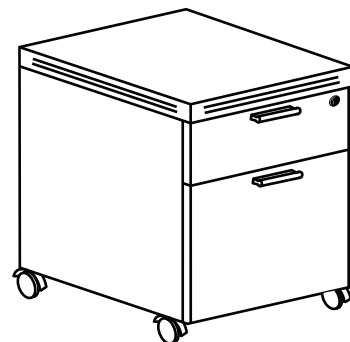

ADD A MOBILE PEDESTAL

MBF24