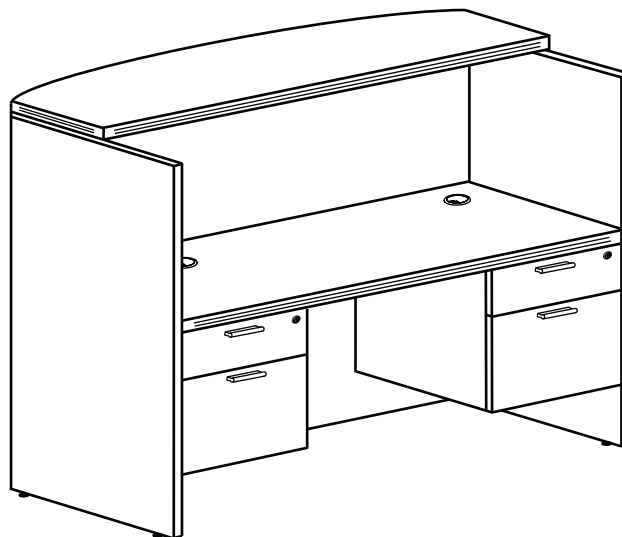

RECEPTION DESK WITH DOUBLE SUSPENDED PEDESTALS

PRODUCT CODE	COMPONENT	DEPTH	WIDTH	HEIGHT	WEIGHT	LIST PRICE
RD3071P-1	Desk	30-36	71	29-42	201	$1,885
	Box/File Ped	22	15.5	20	40	
	Box/File Ped	22	15.5	20	40