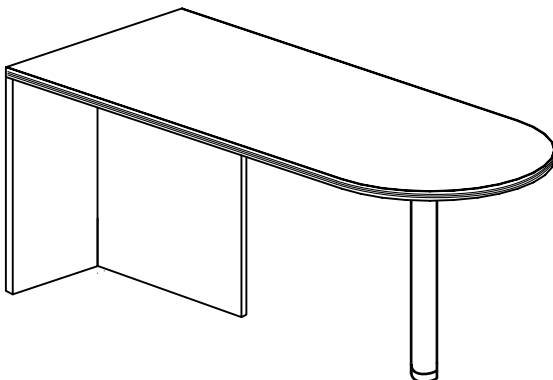

ALTERNATIVE MAIN DESK: D-TOP

DT3071
DT3671