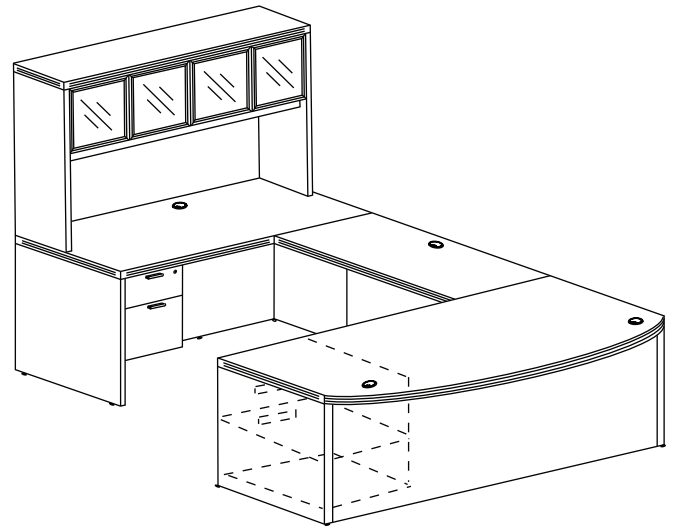

REVERSIBLE BOW FRONT U-DESK WOOD HUTCH

PRODUCT CODE		LIST PRICE
UBDH71102P-1	71L x 102W	$3,580
UBDH71108P-1	71L x 108W	$3,605

REVERSIBLE BOW FRONT U-DESK GLASS HUTCH

PRODUCT CODE		LIST PRICE
UBDH71102P-2	71L x 102W	$4,143
UBDH71108P-2	71L x 108W	$4,168