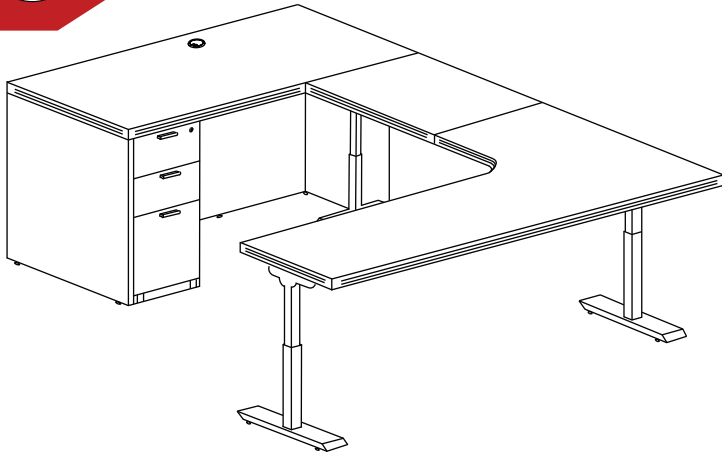

- Seven Button Remote
- Ultra Quiet
- Anti-Collision Sensor
- 3 Programmable Presets
- Smooth and Precise Lift
- Time Reminders
- Kai Credenza
- Box/Box/File Pedestal
- Grommet for data and power protection

KAI + IRIZE U-DESK WITH SINGLE FULL PEDESTAL AND BLACK BASE

PRODUCT CODE	COMPONENT	DEPTH	WIDTH	HEIGHT	WEIGHT	LIST PRICE
IKBU7196P-5	Black L-Base	23.6-31.5	57.2-78.7	27.2-46.5	107	$3,692
	WSEC2472	24-36	72	1	60.25	
	WS2436	24	36	1	20	
	C2471	23.75	71	29	101	
	Box/Box/File	22	15.5	28	62	

KAI + IRIZE U-DESK WITH SINGLE FULL PEDESTAL AND SILVER BASE

PRODUCT CODE	COMPONENT	DEPTH	WIDTH	HEIGHT	WEIGHT	LIST PRICE
IKSU7196P-5	Silver L-Base	23.6-31.5	57.2-78.7	27.2-46.5	107	$3,692
	WSEC2472	24-36	72	1	60.25	
	WS2436	24	36	1	20	
	C2471	23.75	71	29	101	
	Box/Box/File	22	15.5	28	62	

KAI + IRIZE U-DESK WITH SINGLE FULL PEDESTAL AND WHITE BASE

PRODUCT CODE	COMPONENT	DEPTH	WIDTH	HEIGHT	WEIGHT	LIST PRICE
IKWU7196P-5	White L-Base	23.6-31.5	57.2-78.7	27.2-46.5	107	$3,692
	WSEC2472	24-36	72	1	60.25	
	WS2436	24	36	1	20	
	C2471	23.75	71	29	101	
	Box/Box/File	22	15.5	28	62