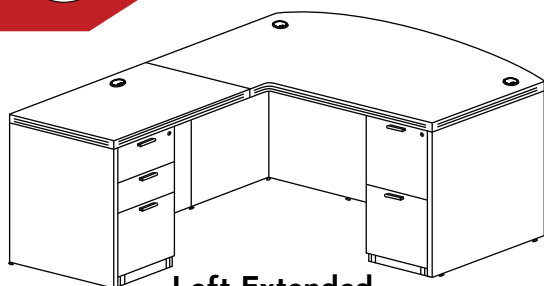

#### REVERSIBLE BOW FRONT L-DESK GLASS HUTCH

PRODUCT CODE		LIST PRICE
BDH7178P-2	71L x 78W	\$3,633
BDH7184P-2	71L x 84W	\$3,668

**REVERSIBLE L-DESK WITH DOUBLE FULL PEDESTALS**

PRODUCT CODE	COMPONENT	DEPTH	WIDTH	HEIGHT	WEIGHT	LIST PRICE
<b>D6672P-2</b>	Desk	30.25	66.25	29	115	<b>\$2,198</b>
	Return	23.75	42	29	66	
	File/File Ped	22	15.5	28	61	
	Box/Box/File Ped	22	15.5	28	62	
<b>D6678P-4</b>	Desk	30.25	66.25	29	115	<b>\$2,233</b>
	Return	23.75	48	29	74	
	File/File Ped	22	15.5	28	61	
	Box/Box/File Ped	22	15.5	28	62	
<b>D7172P-4</b>	Desk	30.25	71	29	137	<b>\$2,243</b>
	Return	23.75	42	29	66	
	File/File Ped	22	15.5	28	61	
	Box/Box/File Ped	22	15.5	28	62	
<b>D7178P-8</b>	Desk	30.25	71	29	137	<b>\$2,279</b>
	Return	23.75	48	29	74	
	File/File Ped	22	15.5	28	61	
	Box/Box/File Ped	22	15.5	28	62	
<b>D7178P-7</b>	Desk	35.75	71	29	137	<b>\$2,296</b>
	Return	23.75	42	29	66	
	File/File Ped	22	15.5	28	61	
	Box/Box/File Ped	22	15.5	28	62	
<b>D7184P-4</b>	Desk	35.75	71	29	137	<b>\$2,331</b>
	Return	23.75	48	29	74	
	File/File Ped	22	15.5	28	61	
	Box/Box/File Ped	22	15.5	28	62	