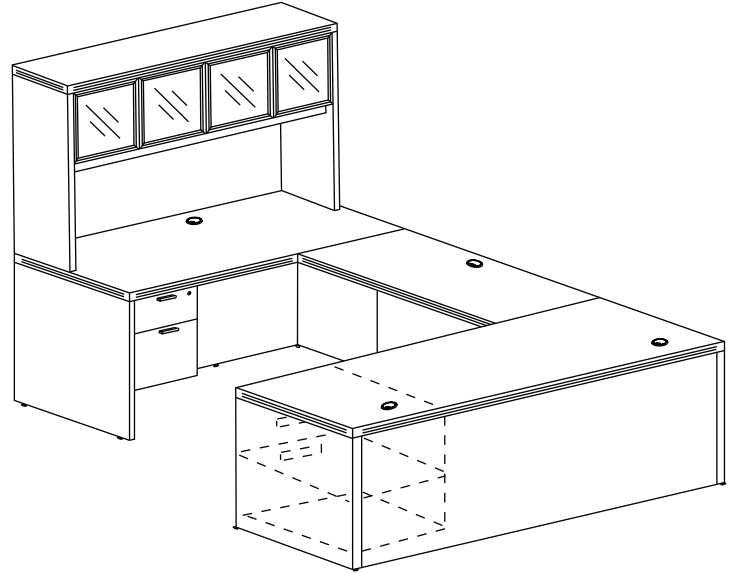

ADD AN OPEN HUTCH TO U-DESK SUSPENDED PEDESTAL CONFIGURATIONS WITH 2 DOOR KITS (4 DOORS)

REVERSIBLE U-DESK WITH WOOD DOOR HUTCH

PRODUCT CODE		LIST PRICE
UDH6696P-1	66L x 96W	$3,387
UDH66102P-1	66L x 102W	$3,413
UDH7196P-1	71L x 96W	$3,493
UDH71102P-7	71L x 102W	$3,518
UDH71102P-1	71L x 102W	$3,546
UDH71108P-1	71L x 108W	$3,571

REVERSIBLE U-DESK WITH GLASS DOOR HUTCH

PRODUCT CODE		LIST PRICE
UDH6696P-2	66L x 96W	$3,959
UDH66102P-2	66L x 102W	$3,985
UDH7196P-2	71L x 96W	$4,056
UDH71102P-8	71L x 102W	$4,081
UDH71102P-2	71L x 102W	$4,056
UDH71108P-2	71L x 108W	$4,134