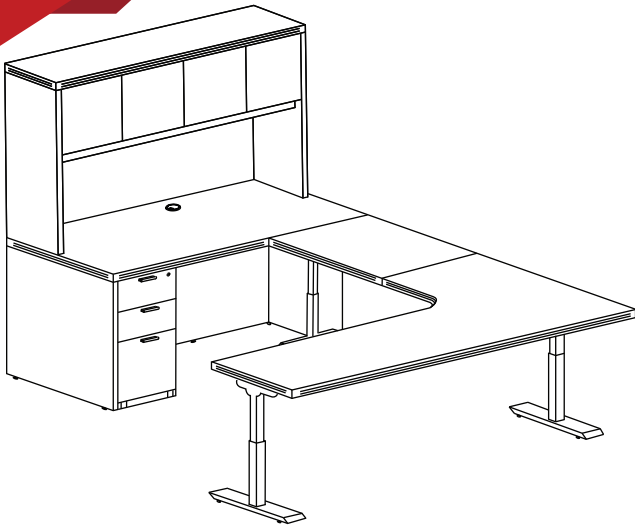

- Seven Button Remote
- Ultra Quiet
- Anti-Collision Sensor
- 3 Programmable Presets
- Smooth and Precise Lift
- Time Reminders
- Kai Credenza
- Open Hutch with 2 Door Kits
- Box/Box/File Pedestal
- Grommet for data and power protection

KAI + IRIZE U-DESK WITH SINGLE FULL PEDESTAL, WOOD HUTCH AND BLACK BASE

PRODUCT CODE	COMPONENT	DEPTH	WIDTH	HEIGHT	WEIGHT	LIST PRICE
IKBUH7196P-5	Black L-Base	23.6-31.5	57.2-78.7	27.2-46.5	107	$4,741
	WSEC2472	24-36	72	1	60.25	
	WS2436	24	36	1	20	
	C2471	23.75	71	29	101	
	Box/Box/File	22	15.5	28	62	
	Open Hutch	16	73	40	124	
	Wood Door Pair	.63	17	15.13	9	
	Wood Door Pair	.63	17	15.13	9	

KAI + IRIZE U-DESK WITH SINGLE FULL PEDESTAL, WOOD HUTCH AND SILVER BASE

PRODUCT CODE	COMPONENT	DEPTH	WIDTH	HEIGHT	WEIGHT	LIST PRICE
IKSUH7196P-5	Silver L-Base	23.6-31.5	57.2-78.7	27.2-46.5	107	$4,741
	WSEC2472	24-36	72	1	60.25	
	WS2436	24	36	1	20	
	C2471	23.75	71	29	101	
	Box/Box/File	22	15.5	28	62	
	Open Hutch	16	73	40	124	
	Wood Door Pair	.63	17	15.13	9	
	Wood Door Pair	.63	17	15.13	9	

KAI + IRIZE U-DESK WITH SINGLE FULL PEDESTAL, WOOD HUTCH AND WHITE BASE

PRODUCT CODE	COMPONENT	DEPTH	WIDTH	HEIGHT	WEIGHT	LIST PRICE
IKWUH7196P-5	White L-Base	23.6-31.5	57.2-78.7	27.2-46.5	107	$4,741
	WSEC2472	24-36	72	1	60.25	
	WS2436	24	36	1	20	
	C2471	23.75	71	29	101	
	Box/Box/File	22	15.5	28	62	
	Open Hutch	16	73	40	124	
	Wood Door Pair	.63	17	15.13	9	
	Wood Door Pair	.63	17	15.13	9