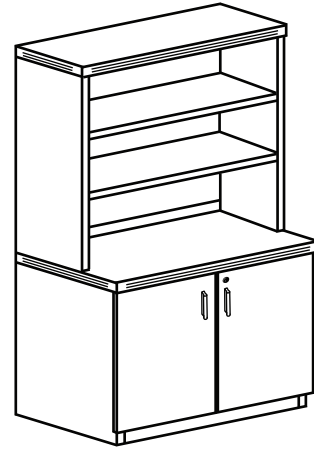

OPEN HUTCH LATERAL FILE

PRODUCT CODE	DEPTH	WIDTH	HEIGHT	WEIGHT	LIST PRICE
L36P-1	22.5	34.25	69	218	\$1,780

OPEN HUTCH STORAGE CABINET

PRODUCT CODE	DEPTH	WIDTH	HEIGHT	WEIGHT	LIST PRICE
SC36P-1	22.5	34.25	69	183	\$1,447