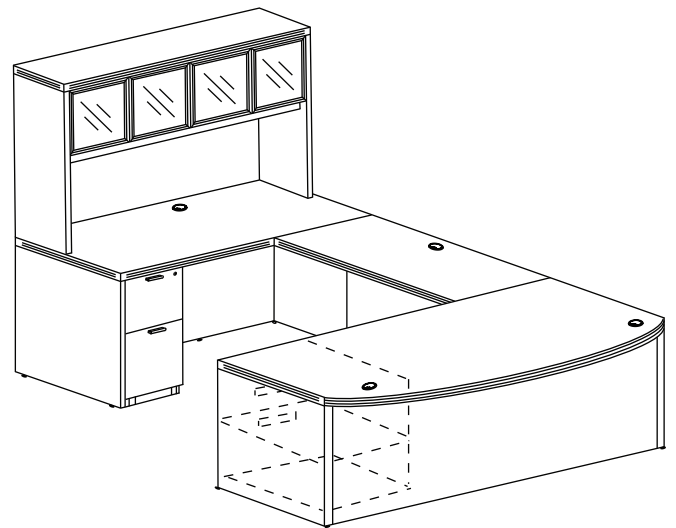

REVERSIBLE BOW FRONT U-DESK WOOD HUTCH

PRODUCT CODE		LIST PRICE
UBDH71102P-3	71L x 102W	$3,952
UBDH71108P-3	71L x 108W	$3,977

REVERSIBLE BOW FRONT U-DESK GLASS HUTCH

PRODUCT CODE		LIST PRICE
UBDH71102P-4	71L x 102W	$4,515
UBDH71108P-4	71L x 108W	$4,540