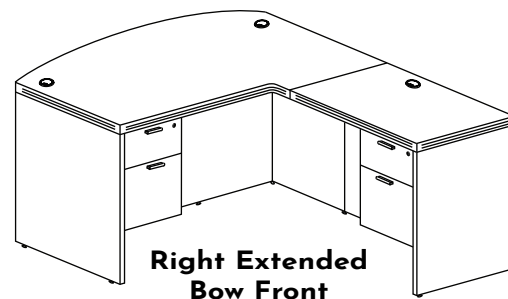

#### ADD A MOBILE PEDESTAL

MBF24

**REVERSIBLE L-DESK WITH DOUBLE SUSPENDED PEDESTALS**

PRODUCT CODE	COMPONENT	DEPTH	WIDTH	HEIGHT	WEIGHT	LIST PRICE
<b>D6672P-1</b>	Desk	30.25	66.25	29	115	<b>\$1,826</b>
	Return	23.75	42	29	66	
	Box/File Ped	22	15.5	20	40	
	Box/File Ped	22	15.5	20	40	
<b>D6678P-3</b>	Desk	30.25	66.25	29	115	<b>\$1,862</b>
	Return	23.75	48	29	74	
	Box/File Ped	22	15.5	20	40	
	Box/File Ped	22	15.5	20	40	
<b>D7172P-3</b>	Desk	30.25	71	29	137	<b>\$1,872</b>
	Return	23.75	42	29	66	
	Box/File Ped	22	15.5	20	40	
	Box/File Ped	22	15.5	20	40	
<b>D7178P-6</b>	Desk	30.25	71	29	137	<b>\$1,907</b>
	Return	23.75	48	29	74	
	Box/File Ped	22	15.5	20	40	
	Box/File Ped	22	15.5	20	40	
<b>D7178P-5</b>	Desk	35.75	71	29	137	<b>\$1,924</b>
	Return	23.75	42	29	66	
	Box/File Ped	22	15.5	20	40	
	Box/File Ped	22	15.5	20	40	
<b>D7184P-3</b>	Desk	35.75	71	29	137	<b>\$1,960</b>
	Return	23.75	48	29	74	
	Box/File Ped	22	15.5	20	40	
	Box/File Ped	22	15.5	20	40	