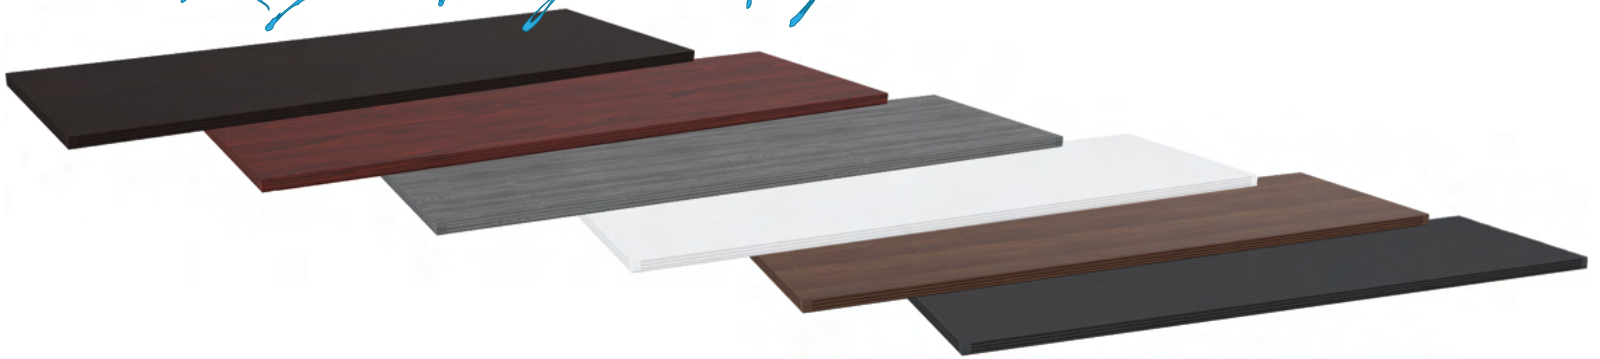

iRize Height Adjustable Collection

.ESP Espresso .MAHO Mahogany .SG Samoa Gray .WHT Matte White .WN Walnut .BLK Black

K-268 Straight Base

Max Load Capacity: 220lbs
Speed: 32mm/s
Power Type: 100V-240V
Decibel: <50dB
Stroke: 19.3"
Height Range: 27.2"-46.5"
Recommended Tabletop: 47.2"-78.7" (WIDTH)
23.6"-31.5" (DEPTH)

.BLK BLACK BASE
.SLV SILVER BASE
.WHT WHITE BASE

Compatible Kai Laminate Tops

WS2448 24" x 48"
WS2460 24" x 60"
WS3048 30" x 48"
WS3060 30" x 60"
WS3072 30" x 72"

HEIGHT ADJUSTABLE STRAIGHT BASE

PRODUCT CODE	DEPTH	WIDTH	HEIGHT	WEIGHT	LIST PRICE
K-268	23.6	43.3-66.9	27.2-46.5	84	$1,040