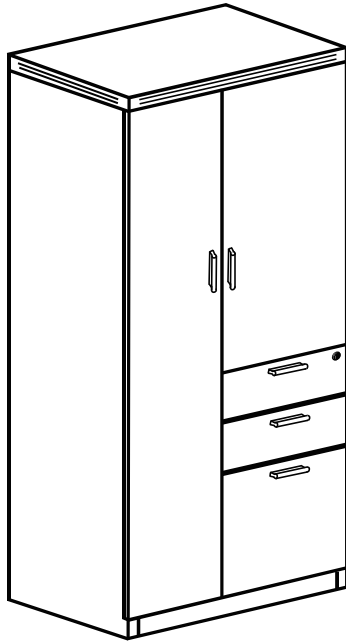

All shelves are adjustable.

3 SHELF BOOKCASE

PRODUCT CODE	DEPTH	WIDTH	HEIGHT	WEIGHT	LIST PRICE
BC48	11.25	33.5	48	83	\$564

All shelves are adjustable.

4 SHELF BOOKCASE

PRODUCT CODE	DEPTH	WIDTH	HEIGHT	WEIGHT	LIST PRICE
BC69	11.25	33.5	69	120	\$764

Middle shelf is not adjustable.

WARDROBE

PRODUCT CODE	DEPTH	WIDTH	HEIGHT	WEIGHT	LIST PRICE
WDC69	18.75	24	69	182	\$2,079

STORAGE CABINET

PRODUCT CODE	DEPTH	WIDTH	HEIGHT	WEIGHT	LIST PRICE
SC36	22.5	34.5	29	95	\$858