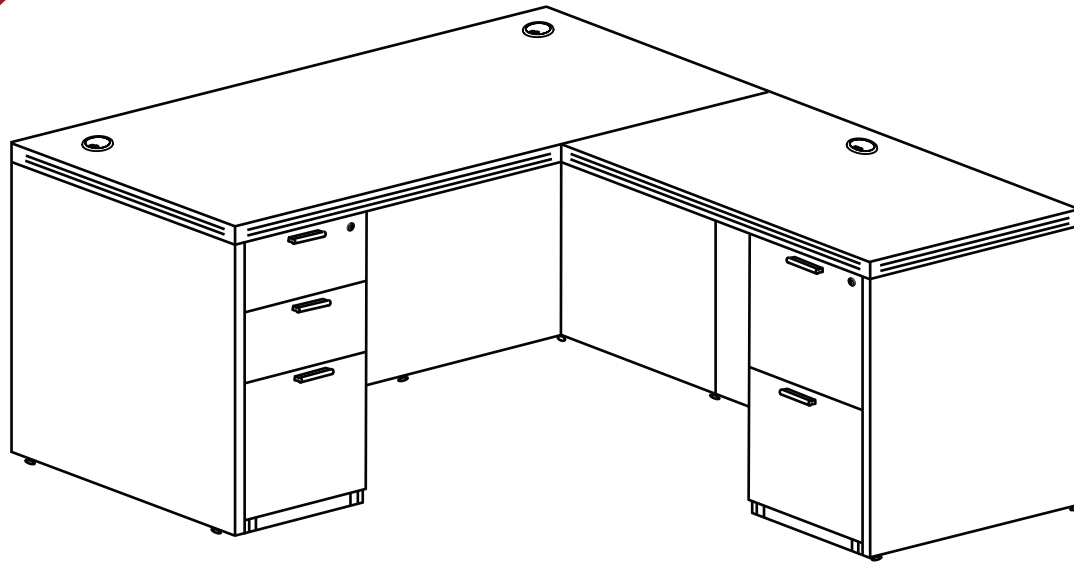

REVERSIBLE L-DESK WITH DOUBLE FULL PEDESTALS

PRODUCT CODE	COMPONENT	DEPTH	WIDTH	HEIGHT	WEIGHT	LIST PRICE
D6672P-2	Desk	30.25	66.25	29	115	$2,198
	Return	23.75	42	29	66	
	File/File Ped	22	15.5	28	61	
	Box/Box/File Ped	22	15.5	28	62	
D6678P-4	Desk	30.25	66.25	29	115	$2,233
	Return	23.75	48	29	74	
	File/File Ped	22	15.5	28	61	
	Box/Box/File Ped	22	15.5	28	62	
D7172P-4	Desk	30.25	71	29	137	$2,243
	Return	23.75	42	29	66	
	File/File Ped	22	15.5	28	61	
	Box/Box/File Ped	22	15.5	28	62	
D7178P-8	Desk	30.25	71	29	137	$2,279
	Return	23.75	48	29	74	
	File/File Ped	22	15.5	28	61	
	Box/Box/File Ped	22	15.5	28	62	
D7178P-7	Desk	35.75	71	29	137	$2,296
	Return	23.75	42	29	66	
	File/File Ped	22	15.5	28	61	
	Box/Box/File Ped	22	15.5	28	62	
D7184P-4	Desk	35.75	71	29	137	$2,331
	Return	23.75	48	29	74	
	File/File Ped	22	15.5	28	61	
	Box/Box/File Ped	22	15.5	28	62