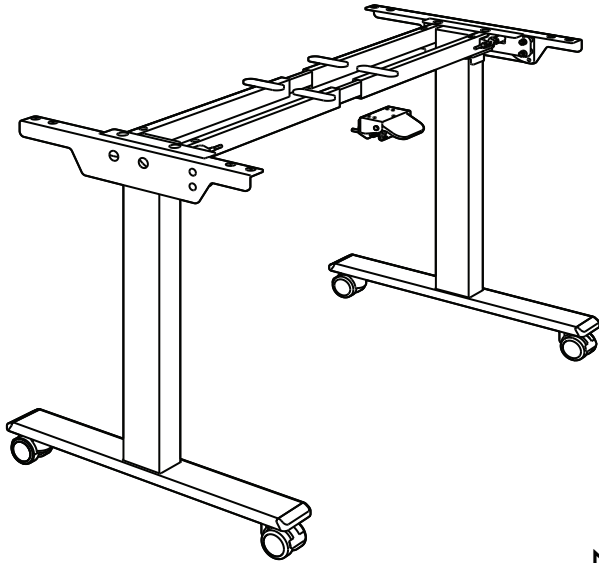

.ESP Espresso .MAHO Mahogany .WHT Matte White .SG Samoa Gray .WN Walnut

CONNECT BASE COLORS .WHT White .SLV Silver .BLK Black

NEW
JULY 2023

CONNECT FLIP TOP TABLE

PRODUCT CODE	DEPTH	WIDTH	HEIGHT	WEIGHT	LIST PRICE
NFT4872	23.62	47.35-68.9	29.53	37	$859