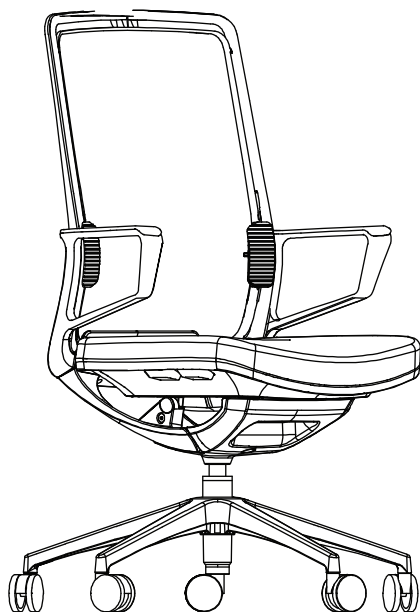

FEATURE LIST

- Fixed Aluminum Arms
- Multi-Function Mechanism
- Back Tilt 125 Degree
- 3 Angle Tilt Lock
- Auto-Balance Backrest Tilt Adjust
- Molded Foam Seat Cushion
- Seat Depth Adjustment
- Class-4 Gas Lift
- 350MM Aluminum Base
- Polyurethane Casters
- BIFMA / ANSI Certified
- Weight Capacity: 250lbs

GRAVITY CONFERENCE CHAIR

PRODUCT CODE	DESCRIPTION	DEPTH	WIDTH	HEIGHT	WEIGHT	LIST PRICE
CC201A.B-BLK	Black Mesh, Black Seat	23.62	21.6	39.37-42.72	37	$1129
CC201A.BL-BLK	Black Leather, Black Seat	23.62	21.6	39.37-42.72	37	$1211