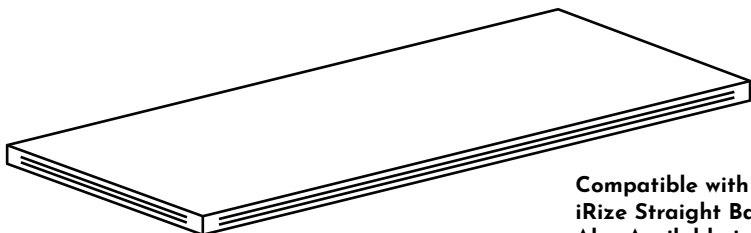

Compatible with
iRize Straight Base.
Also Available in
Black. With Inserts.

FLUTED STRAIGHT WORKSURFACE (HORIZONTAL GRAIN)

PRODUCT CODE	DEPTH	WIDTH	HEIGHT	WEIGHT	LIST PRICE
WS2448. .F.NG	24	48	1	26.75	$229
WS2460. .F.NG	24	60	1	33.5	$287
WS2472. .F.NG	24	72	1	33.5	$344
WS3048. .F.NG	30	48	1	33.5	$287
WS3060. .F.NG	30	60	1	41.75	$359
WS3072. .F.NG	30	72	1	50	$430