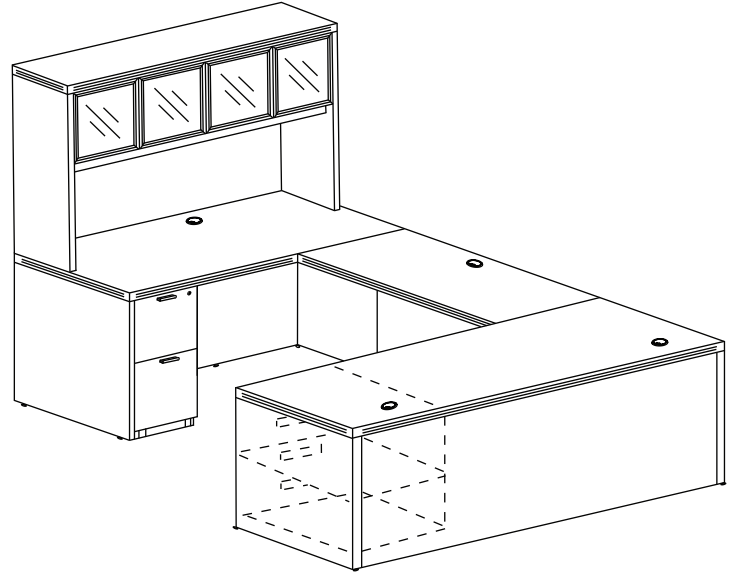

ADD AN OPEN HUTCH TO U-DESK FULL PEDESTAL CONFIGURATIONS WITH 2 DOOR KITS (4 DOORS)

REVERSIBLE U-DESK WITH WOOD DOOR HUTCH

PRODUCT CODE		LIST PRICE
UDH6696P-3	66L x 96W	$3,759
UDH66102P-3	66L x 102W	$3,784
UDH7196P-3	71L x 96W	$3,865
UDH71102P-9	71L x 102W	$3,865
UDH71102P-3	71L x 102W	$3,918
UDH71108P-3	71L x 108W	$3,943

REVERSIBLE U-DESK WITH GLASS DOOR HUTCH

PRODUCT CODE		LIST PRICE
UDH6696P-4	66L x 96W	$4,331
UDH66102P-4	66L x 102W	$4,356
UDH7196P-4	71L x 96W	$4,428
UDH71102P-10	71L x 102W	$4,453
UDH71102P-4	71L x 102W	$4,481
UDH71108P-4	71L x 108W	$4,506