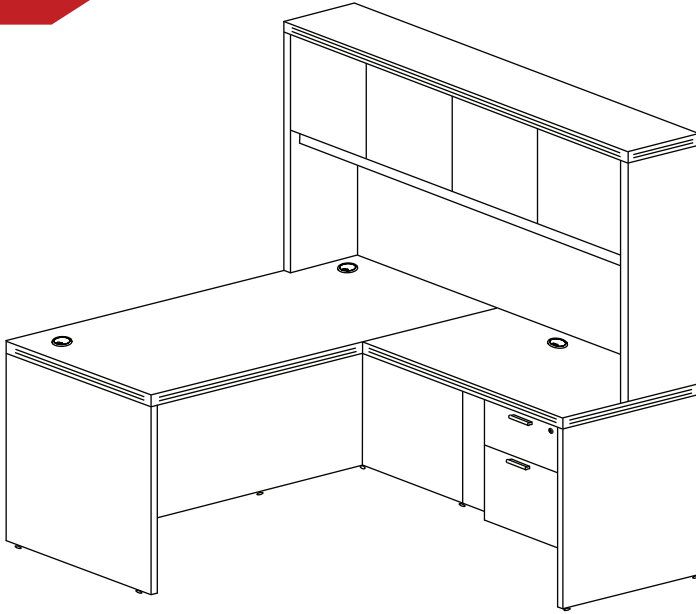

ADD A HUTCH TO L-DESK CONFIGURATIONS