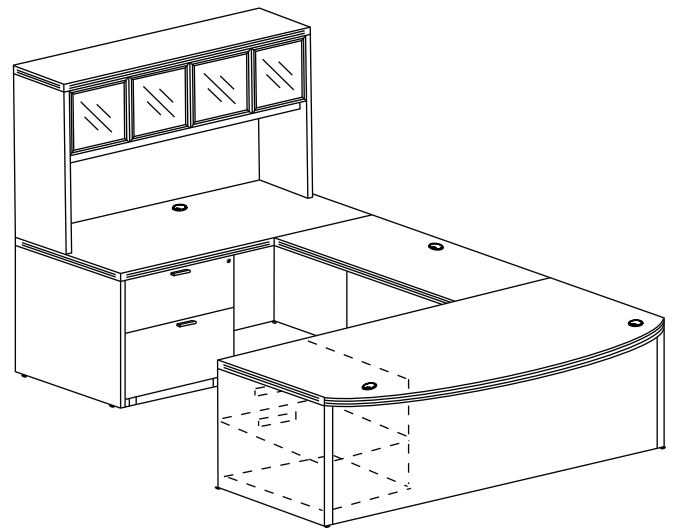

REVERSIBLE BOW FRONT U-DESK WOOD HUTCH

PRODUCT CODE		LIST PRICE
UBDH71102P-5	71L x 102W	$4,372
UBDH71108P-5	71L x 108W	$4,397

REVERSIBLE BOW FRONT U-DESK GLASS HUTCH

PRODUCT CODE		LIST PRICE
UBDH71102P-6	71L x 102W	$4,935
UBDH71108P-6	71L x 108W	$4,960