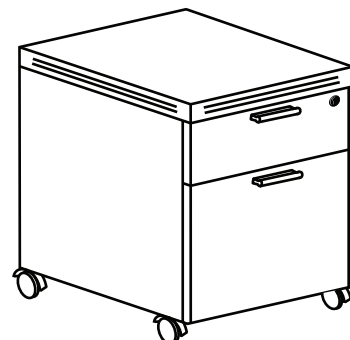

ADD A MOBILE PEDESTAL

MBF24