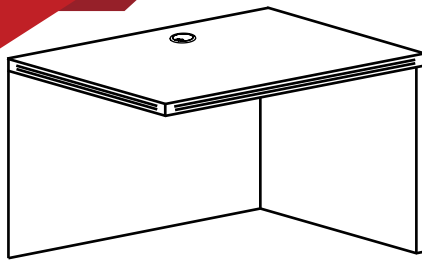

NON-HANDED RETURN SHELL

PRODUCT CODE	DEPTH	WIDTH	HEIGHT	WEIGHT	LIST PRICE
R2040	20.25	39.5	29	59	$361
R2442	23.75	42	29	66	$380
R2448	23.75	48	29	74	$415