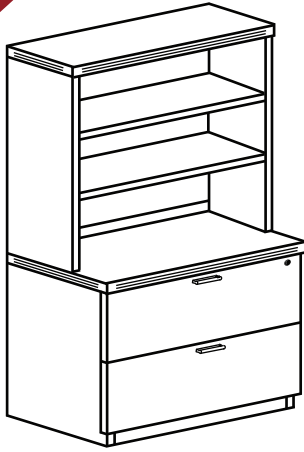

OPEN HUTCH LATERAL FILE

PRODUCT CODE	DEPTH	WIDTH	HEIGHT	WEIGHT	LIST PRICE
L36P-1	22.5	34.25	69	218	\$1,780

OPEN HUTCH STORAGE CABINET

PRODUCT CODE	DEPTH	WIDTH	HEIGHT	WEIGHT	LIST PRICE
SC36P-1	22.5	34.25	69	183	\$1,447