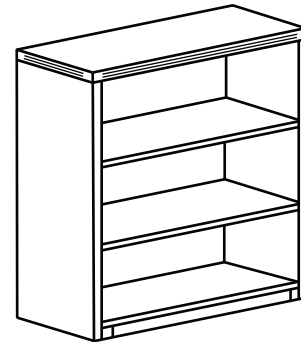

2 SHELF BOOKCASE

PRODUCT CODE	DEPTH	WIDTH	HEIGHT	WEIGHT	LIST PRICE
BC36	11.25	33.5	36	71	$511

All shelves are adjustable.