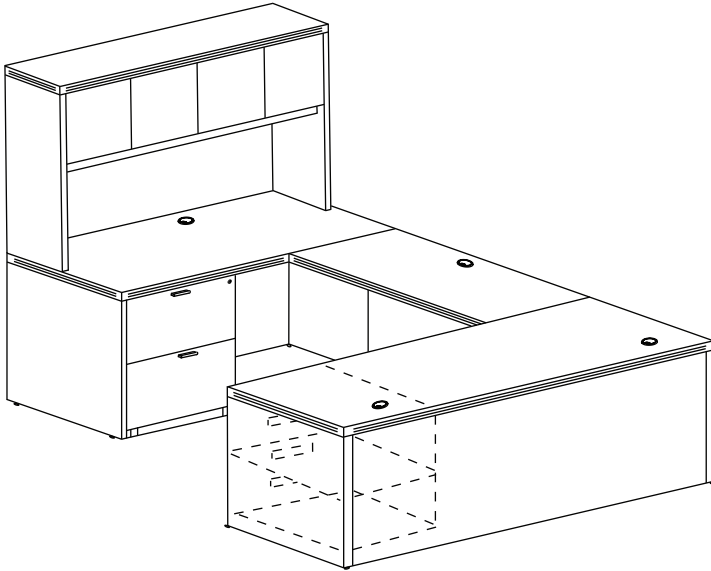

ADD AN OPEN HUTCH TO U-DESK FULL PEDESTAL AND LATERAL FILE CONFIGURATIONS WITH 2 DOOR KITS (4 DOORS)

REVERSIBLE U-DESK WITH WOOD DOOR HUTCH

PRODUCT CODE		LIST PRICE
UDH6696P-5	66L x 96W	$4,179
UDH66102P-5	66L x 102W	$4,205
UDH7196P-5	71L x 96W	$4,285
UDH71102P-11	71L x 102W	$4,310
UDH71102P-5	71L x 102W	$4,338
UDH71108P-5	71L x 108W	$4,363

REVERSIBLE U-DESK WITH GLASS DOOR HUTCH

PRODUCT CODE		LIST PRICE
UDH6696P-6	66L x 96W	$4,751
UDH66102P-6	66L x 102W	$4,777
UDH7196P-6	71L x 96W	$4,848
UDH71102P-12	71L x 102W	$4,873
UDH71102P-6	71L x 102W	$4,901
UDH71108P-6	71L x 108W	$4,926