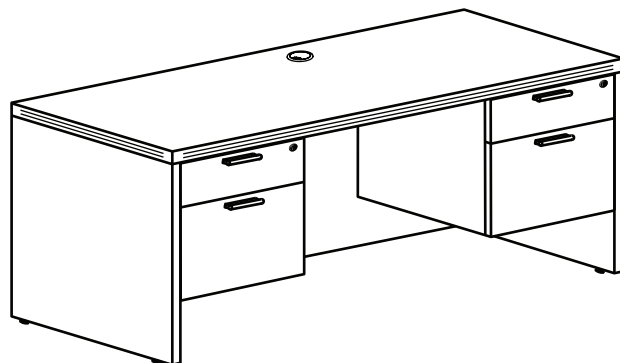

Credenza with Box/Box/File

Credenza with File/File

**CREDENZA WITH SINGLE FULL PEDESTAL**

PRODUCT CODE	COMPONENT	DEPTH	WIDTH	HEIGHT	WEIGHT	LIST PRICE
<b>C2466P-2</b>	Credenza	23.75	66.25	29	96	<b>\$1,165</b>
	Box/Box/File Ped	22	15.5	28	62	
<b>C2471P-2</b>	Credenza	23.75	71	29	101	<b>\$1,182</b>
	Box/Box/File Ped	22	15.5	28	62	
<b>C2466P-4</b>	Credenza	23.75	66.25	29	96	<b>\$1,132</b>
	File/File Ped	22	15.5	28	61	
<b>C2471P-7</b>	Credenza	23.75	71	29	101	<b>\$1,149</b>
	File/File Ped	22	15.5	28	61	