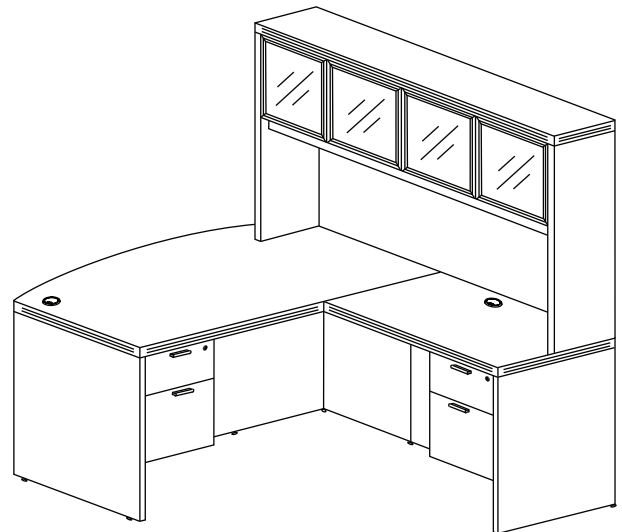

REVERSIBLE BOW FRONT L-DESK WOOD HUTCH

PRODUCT CODE LIST PRICE

BDH7178P-3	71L x 78W	$3,441
BDH7184P-3	71L x 84W	$3,476

REVERSIBLE BOW FRONT L-DESK GLASS HUTCH

PRODUCT CODE LIST PRICE

BDH7178P-4	71L x 78W	$4,004
BDH7184P-4	71L x 84W	$4,040