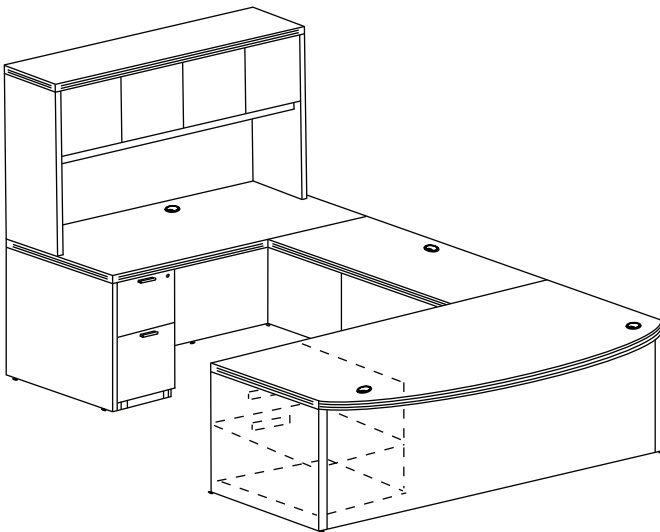

REVERSIBLE BOW FRONT U-DESK WOOD HUTCH

PRODUCT CODE		LIST PRICE
UBDH71102P-3	71L x 102W	$3,952
UBDH71108P-3	71L x 108W	$3,977

REVERSIBLE BOW FRONT U-DESK GLASS HUTCH

PRODUCT CODE		LIST PRICE
UBDH71102P-4	71L x 102W	$4,515
UBDH71108P-4	71L x 108W	$4,540