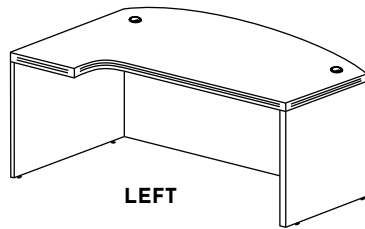

**BOW FRONT DESK SHELL**

PRODUCT CODE	DEPTH	WIDTH	HEIGHT	WEIGHT	LIST PRICE
<b>DB3671</b>	36-41	71	29	146	<b>\$747</b>

**CREDENZA SHELL**

PRODUCT CODE	DEPTH	WIDTH	HEIGHT	WEIGHT	LIST PRICE
<b>C2466</b>	23.75	66.25	29	96	<b>\$547</b>
<b>C2471</b>	23.75	71	29	101	<b>\$564</b>

**D-TOP SHELL**

PRODUCT CODE	DEPTH	WIDTH	HEIGHT	WEIGHT	LIST PRICE
<b>DT3071</b>	30.25	71	29	86	<b>\$484</b>
<b>DT3671</b>	35.75	71	29	90	<b>\$511</b>

**EXTENDED CORNER BOW FRONT DESK SHELL**

PRODUCT CODE	DEPTH	WIDTH	HEIGHT	WEIGHT	LIST PRICE
<b>EBD3671R</b>	30-41	71	29	146	<b>\$993</b>
<b>EBD3671L</b>	30-41	71	29	146	<b>\$993</b>