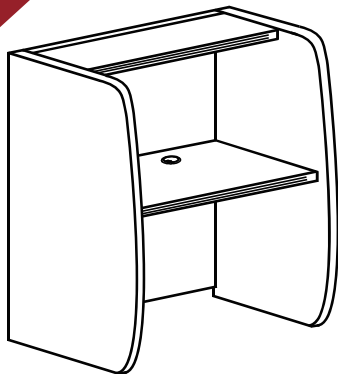

STUDY CARREL

PRODUCT CODE	DEPTH	WIDTH	HEIGHT	WEIGHT	LIST PRICE
SC3648	27.5	36	48	146	$660