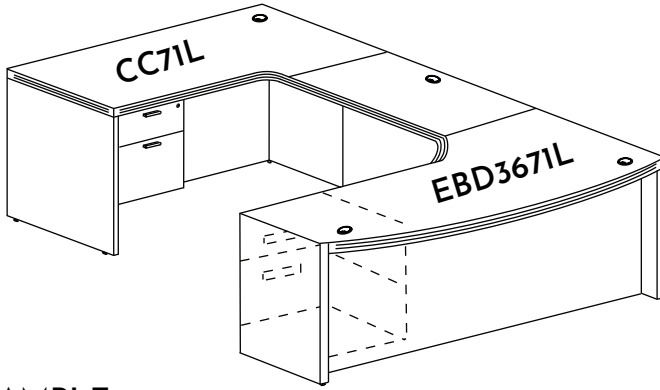

EXAMPLE:
Left Handed Unit with Double Suspended