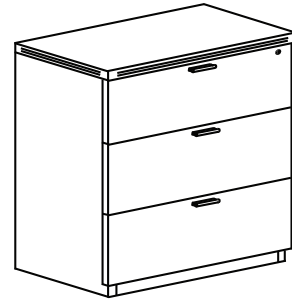

# STORAGE

Compatible with  
FF24 and BBF24

**FLUTED PEDESTAL TOP**

PRODUCT CODE	DEPTH	WIDTH	HEIGHT	WEIGHT	LIST PRICE
PT24	22	15.5	1	8	\$70

**3 DRAWER LATERAL FILE**

PRODUCT CODE	DEPTH	WIDTH	HEIGHT	WEIGHT	LIST PRICE
L36DR3	22.5	34.5	42	157	\$2,470