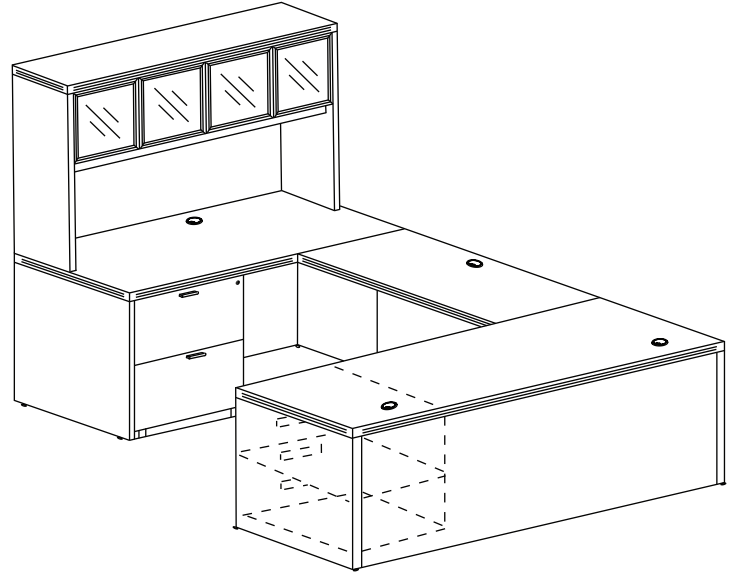

ADD AN OPEN HUTCH TO U-DESK FULL PEDESTAL AND LATERAL FILE CONFIGURATIONS WITH 2 DOOR KITS (4 DOORS)

REVERSIBLE U-DESK WITH WOOD DOOR HUTCH

PRODUCT CODE		LIST PRICE
UDH6696P-5	66L x 96W	$4,179
UDH66102P-5	66L x 102W	$4,205
UDH7196P-5	71L x 96W	$4,285
UDH71102P-11	71L x 102W	$4,310
UDH71102P-5	71L x 102W	$4,338
UDH71108P-5	71L x 108W	$4,363

REVERSIBLE U-DESK WITH GLASS DOOR HUTCH

PRODUCT CODE		LIST PRICE
UDH6696P-6	66L x 96W	$4,751
UDH66102P-6	66L x 102W	$4,777
UDH7196P-6	71L x 96W	$4,848
UDH71102P-12	71L x 102W	$4,873
UDH71102P-6	71L x 102W	$4,901
UDH71108P-6	71L x 108W	$4,926