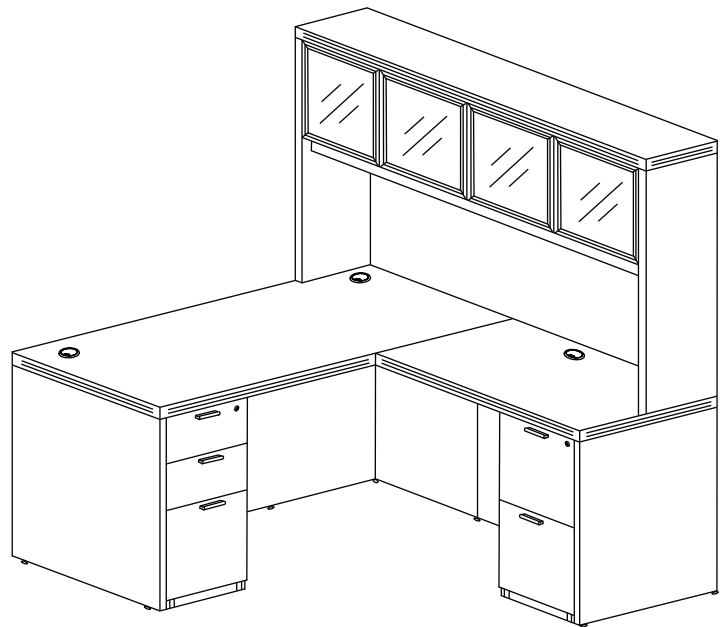

ADD AN OPEN HUTCH 71" TO L-DESK FULL PEDESTAL CONFIGURATIONS WITH 2 DOOR KITS (4 DOORS)

REVERSIBLE L-DESK WITH WOOD DOOR HUTCH

PRODUCT CODE LIST PRICE

DH6672P-7	66L x 72W	$3,309
DH6678P-7	66L x 78W	$3,344
DH7172P-7	71L x 72W	$3,354
DH7178P-14	71L x 78W	$3,390
DH7178P-13	71L x 78W	$3,407
DH7184P-7	71L x 84W	$3,442

REVERSIBLE L-DESK WITH GLASS DOOR HUTCH

PRODUCT CODE LIST PRICE

DH6672P-8	66L x 72W	$3,872
DH6678P-8	66L x 78W	$3,908
DH7172P-8	71L x 72W	$3,918
DH7178P-16	71L x 78W	$3,953
DH7178P-15	71L x 78W	$3,970
DH7184P-8	71L x 84W	$4,006