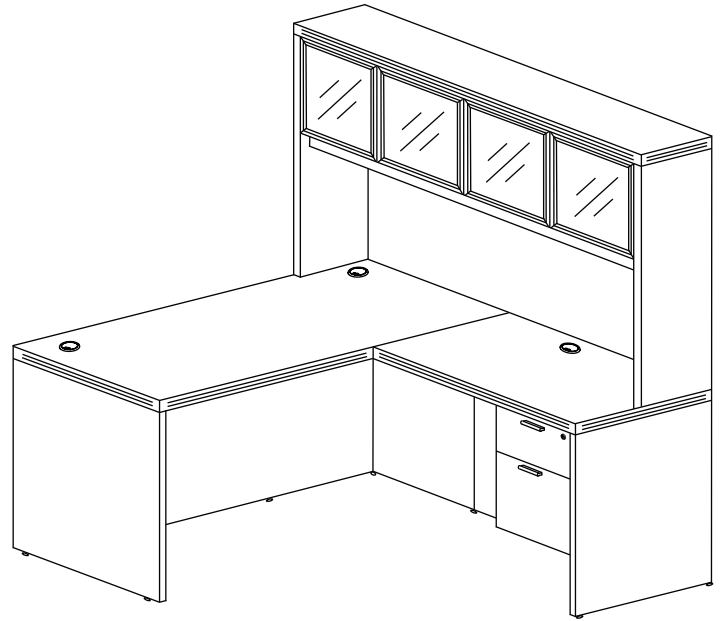

ADD A HUTCH TO L-DESK CONFIGURATIONS