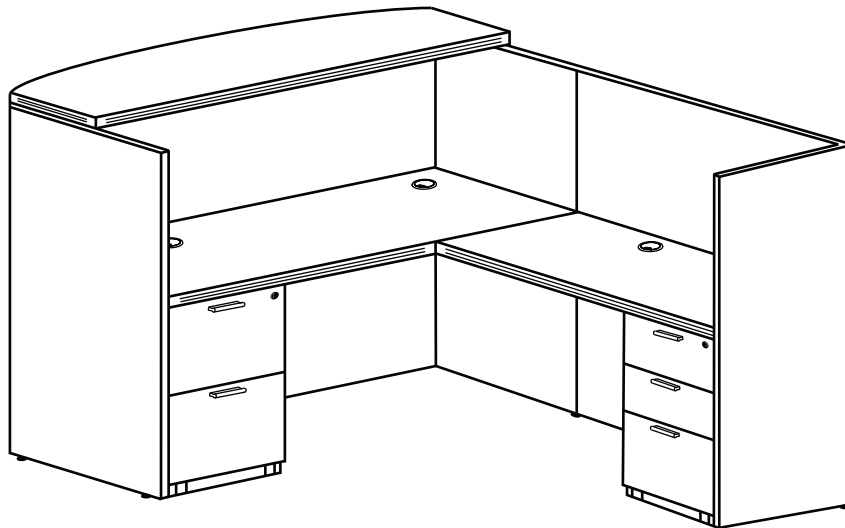

RECEPTION L-DESK WITH DOUBLE FULL PEDESTALS

PRODUCT CODE	COMPONENT	DEPTH	WIDTH	HEIGHT	WEIGHT	LIST PRICE
RD7172P-2	Desk	30-36	71	29-42	201	$2,785
	Return	23.75	42	29-42	84	
	Box/Box/File Ped	22	15.5	28	62	
	File/File Ped	22	15.5	28	61