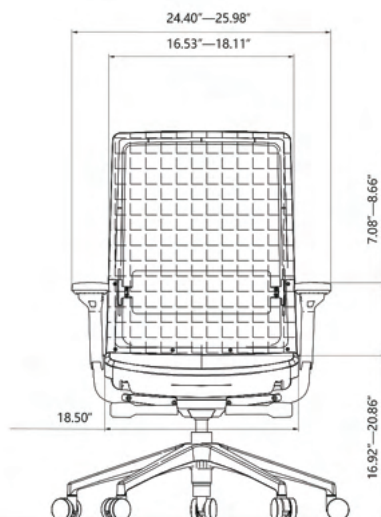

GRAVITY TASK CHAIR

PRODUCT CODE	DESCRIPTION	DEPTH	WIDTH	HEIGHT	WEIGHT	LIST PRICE
TC201B.B-BLK	Black Mesh, Black Seat	20.47-22.24	24.40-25.98	38.38-42.32	41	$882
TC201B.G-BLK	Gray Mesh, Black Seat	20.47-22.24	24.40-25.98	38.38-42.32	41	$882
TC201B.B-GRY	Black Mesh, Gray Seat	20.47-22.24	24.40-25.98	38.38-42.32	41	$882
TC201B.G-GRY	Gray Mesh, Gray Seat	20.47-22.24	24.40-25.98	38.38-42.32	41	$882