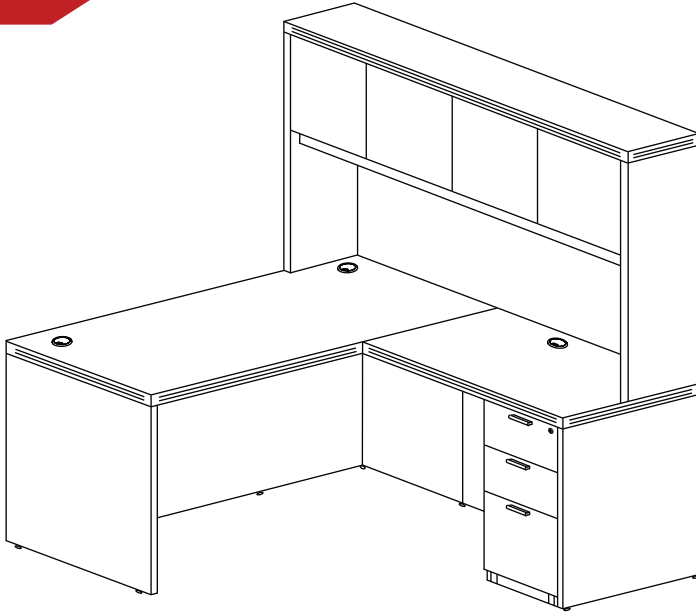

ADD A HUTCH TO L-DESK FULL PEDESTAL CONFIGURATIONS