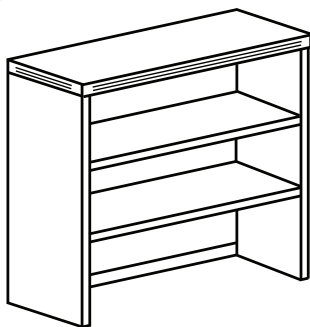

PRODUCT CODE	DEPTH	WIDTH	HEIGHT	WEIGHT	LIST PRICE
FF24	22	15.5	28	61	\$586

MULTI-FILE LATERAL FILE

PRODUCT CODE	DEPTH	WIDTH	HEIGHT	WEIGHT	LIST PRICE
MFL	22.5	30.5	29	125	\$1,270

2 DRAWER LATERAL FILE

PRODUCT CODE	DEPTH	WIDTH	HEIGHT	WEIGHT	LIST PRICE
L30	22.5	30.5	29	108	\$1,006
L36	22.5	34.5	29	130	\$1,192