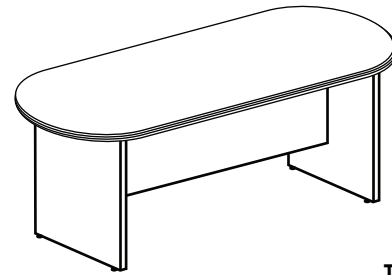

# TABLES

Edges are not fluted.

END TABLE

PRODUCT CODE	DEPTH	WIDTH	HEIGHT	WEIGHT	LIST PRICE
END22	22	22	21	37	\$306

Edges are not fluted.

COFFEE TABLE

PRODUCT CODE	DEPTH	WIDTH	HEIGHT	WEIGHT	LIST PRICE
COF48	48	22	16	52	\$417

ROUND TABLE

PRODUCT CODE	DEPTH	WIDTH	HEIGHT	WEIGHT	LIST PRICE
RT36	36	36	29	81	\$539
RT42	42	42	29	81	\$587
RT48	48	48	29	94	\$731

Top is one solid piece.

RACETRACK CONFERENCE TABLE

PRODUCT CODE	DEPTH	WIDTH	HEIGHT	WEIGHT	LIST PRICE
CT71	35.75	71	29	104	\$869