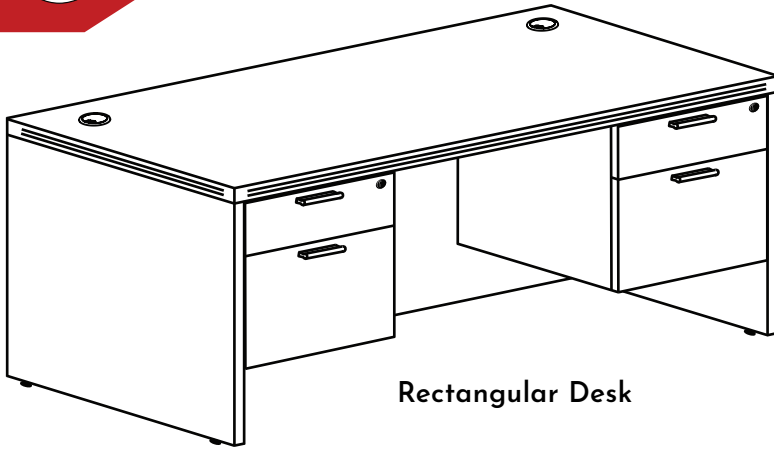

**BF24**  
Suspended Pedestal

**BBF24**  
Box/Box/File Pedestal

**FF24**  
File/File Pedestal

\*D2448P-1 Only Has One Grommet

**RECTANGULAR DESK WITH SINGLE SUSPENDED PEDESTAL**

PRODUCT CODE	COMPONENT	DEPTH	WIDTH	HEIGHT	WEIGHT	LIST PRICE
<b>D2448P-1</b>	Desk	23.75	48.25	29	72	<b>\$891</b>
	Box/File Ped	22	15.5	20	40	
<b>D3048P-1</b>	Desk	30.25	48.25	29	94	<b>\$954</b>
	Box/File Ped	22	15.5	20	40	
<b>D3060P-3</b>	Desk	30.25	60.25	29	108	<b>\$1,005</b>
	Box/File Ped	22	15.5	20	40	
<b>D3066P-3</b>	Desk	30.25	66.25	29	115	<b>\$1,031</b>
	Box/File Ped	22	15.5	20	40	
<b>D3071P-1</b>	Desk	30.25	71	29	137	<b>\$1,076</b>
	Box/File Ped	22	15.5	20	40	
<b>D3671P-3</b>	Desk	35.75	71	29	137	<b>\$1,129</b>
	Box/File Ped	22	15.5	20	40	