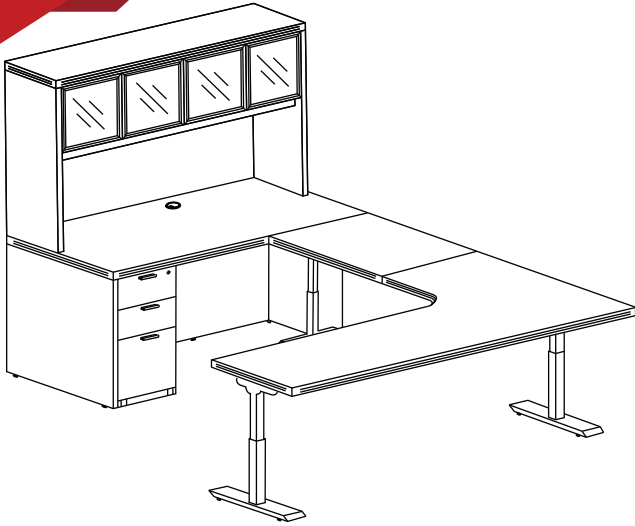

- Seven Button Remote
- Ultra Quiet
- Anti-Collision Sensor
- 3 Programmable Presets
- Smooth and Precise Lift
- Time Reminders
- Kai Credenza
- Open Hutch with 2 Door Kits
- Box/Box/File Pedestal
- Grommet for data and power protection

KAI + IRIZE U-DESK WITH SINGLE FULL PEDESTAL, GLASS HUTCH AND BLACK BASE

PRODUCT CODE	COMPONENT	DEPTH	WIDTH	HEIGHT	WEIGHT	LIST PRICE
IKBUH7196P-6	Black L-Base	23.6-31.5	57.2-78.7	27.2-46.5	107	$5,305
	WSEC2472	24-36	72	1	60.25	
	WS2436	24	36	1	20	
	C2471	23.75	71	29	101	
	Box/Box/File	22	15.5	28	62	
	Open Hutch	16	73	40	124	
	Glass Door Pair	.75	17	15.13	10	
	Glass Door Pair	.75	17	15.13	10	

KAI + IRIZE U-DESK WITH SINGLE FULL PEDESTAL, GLASS HUTCH AND SILVER BASE

PRODUCT CODE	COMPONENT	DEPTH	WIDTH	HEIGHT	WEIGHT	LIST PRICE
IKSUH7196P-6	Silver L-Base	23.6-31.5	57.2-78.7	27.2-46.5	107	$5,305
	WSEC2472	24-36	72	1	60.25	
	WS2436	24	36	1	20	
	C2471	23.75	71	29	101	
	Box/Box/File	22	15.5	28	62	
	Open Hutch	16	73	40	124	
	Glass Door Pair	.75	17	15.13	10	
	Glass Door Pair	.75	17	15.13	10	

KAI + IRIZE U-DESK WITH SINGLE FULL PEDESTAL, GLASS HUTCH AND WHITE BASE

PRODUCT CODE	COMPONENT	DEPTH	WIDTH	HEIGHT	WEIGHT	LIST PRICE
IKWUH7196P-6	White L-Base	23.6-31.5	57.2-78.7	27.2-46.5	107	$5,305
	WSEC2472	24-36	72	1	60.25	
	WS2436	24	36	1	20	
	C2471	23.75	71	29	101	
	Box/Box/File	22	15.5	28	62	
	Open Hutch	16	73	40	124	
	Glass Door Pair	.75	17	15.13	10	
	Glass Door Pair	.75	17	15.13	10