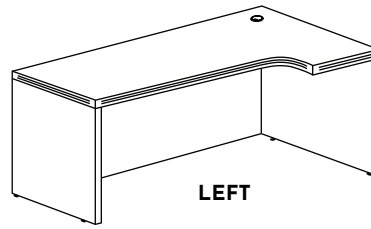

# COMPONENTS

BUILD IT YOUR WAY

**RECTANGULAR DESK SHELL**

PRODUCT CODE	DEPTH	WIDTH	HEIGHT	WEIGHT	LIST PRICE
<b>D2448</b>	23.75	48.25	29	72	<b>\$476</b>
<b>D3048</b>	30.25	48.25	29	94	<b>\$538</b>
<b>D3060</b>	30.25	60.25	29	108	<b>\$589</b>
<b>D3066</b>	30.25	66.25	29	115	<b>\$615</b>
<b>D3071</b>	30.25	71	29	137	<b>\$660</b>
<b>D3671</b>	35.75	71	29	137	<b>\$713</b>

**BOW FRONT DESK SHELL**

PRODUCT CODE	DEPTH	WIDTH	HEIGHT	WEIGHT	LIST PRICE
<b>DB3671</b>	36-41	71	29	146	<b>\$747</b>

**CREDENZA SHELL**

PRODUCT CODE	DEPTH	WIDTH	HEIGHT	WEIGHT	LIST PRICE
<b>C2466</b>	23.75	66.25	29	96	<b>\$547</b>
<b>C2471</b>	23.75	71	29	101	<b>\$564</b>

**D-TOP SHELL**

PRODUCT CODE	DEPTH	WIDTH	HEIGHT	WEIGHT	LIST PRICE
<b>DT3071</b>	30.25	71	29	86	<b>\$484</b>
<b>DT3671</b>	35.75	71	29	90	<b>\$511</b>

**EXTENDED CORNER BOW FRONT DESK SHELL**

PRODUCT CODE	DEPTH	WIDTH	HEIGHT	WEIGHT	LIST PRICE
<b>EBD3671R</b>	30-41	71	29	146	<b>\$993</b>
<b>EBD3671L</b>	30-41	71	29	146	<b>\$993</b>