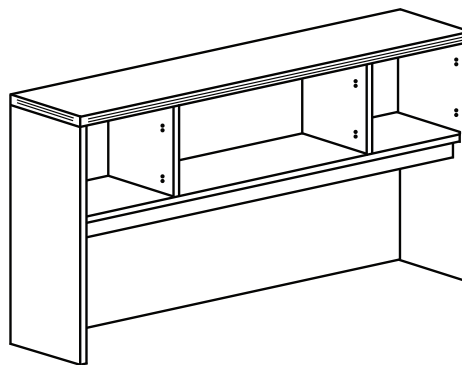

OPEN HUTCH FOR DESK OR CREDENZA TOP

PRODUCT CODE	DEPTH	WIDTH	HEIGHT	WEIGHT	LIST PRICE
OH66	14.75	66.25	40	111	$858
OH71	14.75	71	40	124	$894