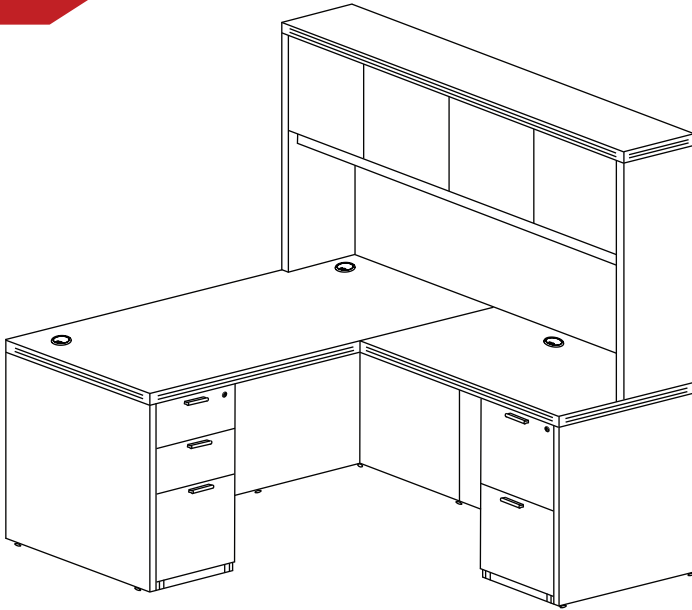

ADD AN OPEN HUTCH 71" TO L-DESK FULL PEDESTAL CONFIGURATIONS WITH 2 DOOR KITS (4 DOORS)

REVERSIBLE L-DESK WITH WOOD DOOR HUTCH

PRODUCT CODE LIST PRICE

DH6672P-7	66L x 72W	$3,309
DH6678P-7	66L x 78W	$3,344
DH7172P-7	71L x 72W	$3,354
DH7178P-14	71L x 78W	$3,390
DH7178P-13	71L x 78W	$3,407
DH7184P-7	71L x 84W	$3,442

REVERSIBLE L-DESK WITH GLASS DOOR HUTCH

PRODUCT CODE LIST PRICE

DH6672P-8	66L x 72W	$3,872
DH6678P-8	66L x 78W	$3,908
DH7172P-8	71L x 72W	$3,918
DH7178P-16	71L x 78W	$3,953
DH7178P-15	71L x 78W	$3,970
DH7184P-8	71L x 84W	$4,006