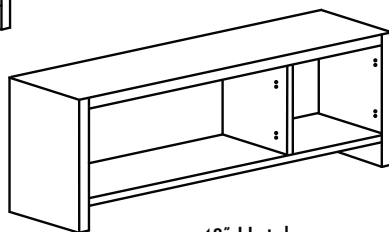

GD66 for OH66
GD71 for OH71

WALL MOUNTED HUTCH

PRODUCT CODE	DEPTH	WIDTH	HEIGHT	WEIGHT	LIST PRICE
WH36	14.25	35.5	17	36.5	$521
WH48	14.25	47.5	17	48.5	$656

GLASS DOORS FOR OPEN HUTCH (SOLD AS PAIRS)

PRODUCT CODE	DEPTH	WIDTH	HEIGHT	WEIGHT	LIST PRICE
GD66	.75	15.75	15.13	10	$391
GD71	.75	17	15.13	10	$391