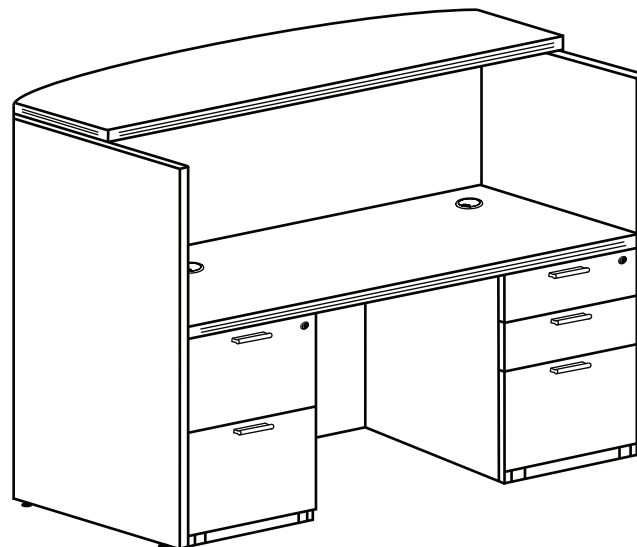

RECEPTION DESK WITH DOUBLE FULL PEDESTALS

PRODUCT CODE	COMPONENT	DEPTH	WIDTH	HEIGHT	WEIGHT	LIST PRICE
RD3071P-2	Desk	30-36	71	29-42	201	$2,257
	Box/Box/File Ped	22	15.5	28	62	
	File/File Ped	22	15.5	28	61