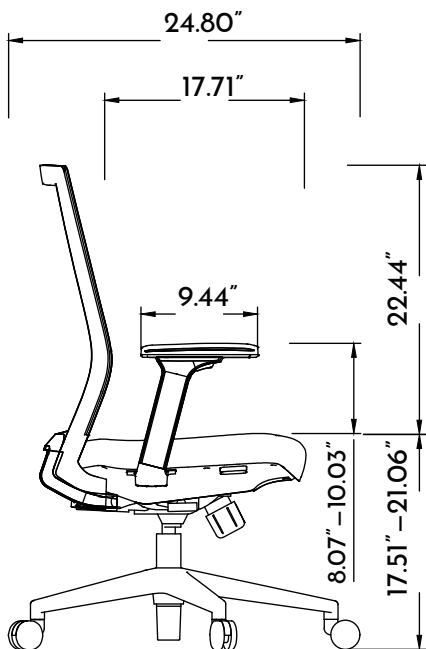

NOVA

FEATURE LIST

- Mesh back / Fabric Seat
- 3D Polyurethane Armrests
- Adjustable Lumbar Support
- Back tilt 133 degrees
- 3 Angle Tilt-Lock Mechanism
- Molded Foam Seat Cushion
- Seat Depth Adjustment
- Class 3 Gas Lift
- Nylon Base
- Polyurethane Casters
- BIFMA / ANSI Certified
- Weight Capacity: 250lbs

Martindale Wear Resistance
6000 times without fluffing
30000 times without holes

NOVA TASK CHAIR

PRODUCT CODE	DESCRIPTION	DEPTH	WIDTH	HEIGHT	WEIGHT	LIST PRICE
TC202B.B-BLK	Black Mesh, Black Seat	25.19	22.24	46.45-50.39	34	$532