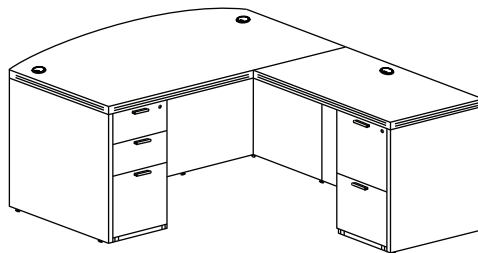

**Reversible
Bow Front**