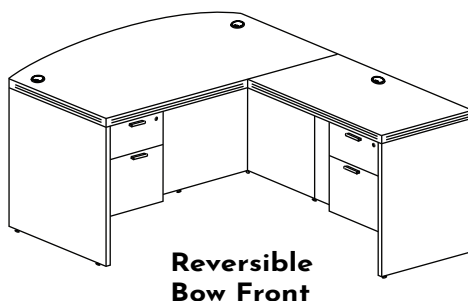

#### ADD A MOBILE PEDESTAL

MBF24

**REVERSIBLE L-DESK WITH DOUBLE SUSPENDED PEDESTALS**

PRODUCT CODE	COMPONENT	DEPTH	WIDTH	HEIGHT	WEIGHT	LIST PRICE
<b>D6672P-1</b>	Desk	30.25	66.25	29	115	<b>\$1,826</b>
	Return	23.75	42	29	66	
	Box/File Ped	22	15.5	20	40	
	Box/File Ped	22	15.5	20	40	
<b>D6678P-3</b>	Desk	30.25	66.25	29	115	<b>\$1,862</b>
	Return	23.75	48	29	74	
	Box/File Ped	22	15.5	20	40	
	Box/File Ped	22	15.5	20	40	
<b>D7172P-3</b>	Desk	30.25	71	29	137	<b>\$1,872</b>
	Return	23.75	42	29	66	
	Box/File Ped	22	15.5	20	40	
	Box/File Ped	22	15.5	20	40	
<b>D7178P-6</b>	Desk	30.25	71	29	137	<b>\$1,907</b>
	Return	23.75	48	29	74	
	Box/File Ped	22	15.5	20	40	
	Box/File Ped	22	15.5	20	40	
<b>D7178P-5</b>	Desk	35.75	71	29	137	<b>\$1,924</b>
	Return	23.75	42	29	66	
	Box/File Ped	22	15.5	20	40	
	Box/File Ped	22	15.5	20	40	
<b>D7184P-3</b>	Desk	35.75	71	29	137	<b>\$1,960</b>
	Return	23.75	48	29	74	
	Box/File Ped	22	15.5	20	40	
	Box/File Ped	22	15.5	20	40	