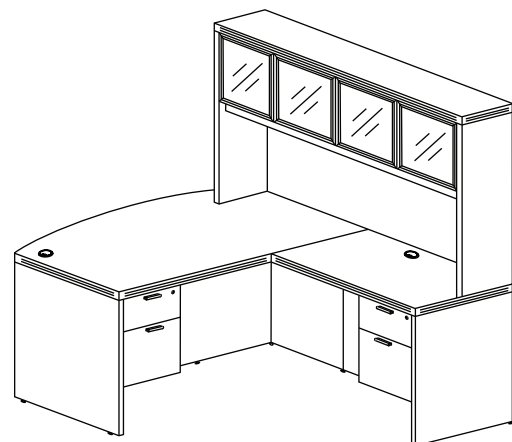

REVERSIBLE BOW FRONT L-DESK WOOD HUTCH

PRODUCT CODE		LIST PRICE
BDH7178P-1	71L x 78W	$3,069
BDH7184P-1	71L x 84W	$3,105

REVERSIBLE BOW FRONT L-DESK GLASS HUTCH

PRODUCT CODE		LIST PRICE
BDH7178P-2	71L x 78W	$3,633
BDH7184P-2	71L x 84W	$3,668