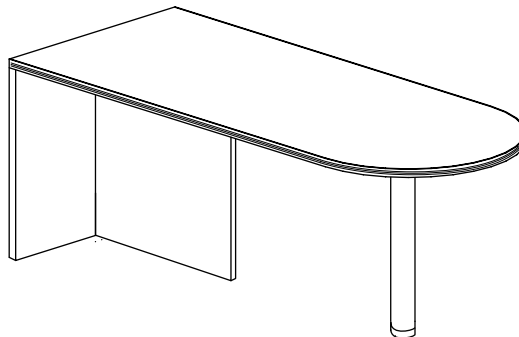

# COMPONENTS

BUILD IT YOUR WAY

**RECTANGULAR DESK SHELL**

PRODUCT CODE	DEPTH	WIDTH	HEIGHT	WEIGHT	LIST PRICE
<b>D2448</b>	23.75	48.25	29	72	<b>\$476</b>
<b>D3048</b>	30.25	48.25	29	94	<b>\$538</b>
<b>D3060</b>	30.25	60.25	29	108	<b>\$589</b>
<b>D3066</b>	30.25	66.25	29	115	<b>\$615</b>
<b>D3071</b>	30.25	71	29	137	<b>\$660</b>
<b>D3671</b>	35.75	71	29	137	<b>\$713</b>

**BOW FRONT DESK SHELL**

PRODUCT CODE	DEPTH	WIDTH	HEIGHT	WEIGHT	LIST PRICE
<b>DB3671</b>	36-41	71	29	146	<b>\$747</b>

**CREDENZA SHELL**

PRODUCT CODE	DEPTH	WIDTH	HEIGHT	WEIGHT	LIST PRICE
<b>C2466</b>	23.75	66.25	29	96	<b>\$547</b>
<b>C2471</b>	23.75	71	29	101	<b>\$564</b>