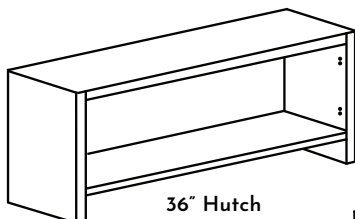

GD66 for OH66
GD71 for OH71

WALL MOUNTED HUTCH

PRODUCT CODE	DEPTH	WIDTH	HEIGHT	WEIGHT	LIST PRICE
WH36	14.25	35.5	17	36.5	$521
WH48	14.25	47.5	17	48.5	$656

GLASS DOORS FOR OPEN HUTCH (SOLD AS PAIRS)

PRODUCT CODE	DEPTH	WIDTH	HEIGHT	WEIGHT	LIST PRICE
GD66	.75	15.75	15.13	10	$391
GD71	.75	17	15.13	10	$391