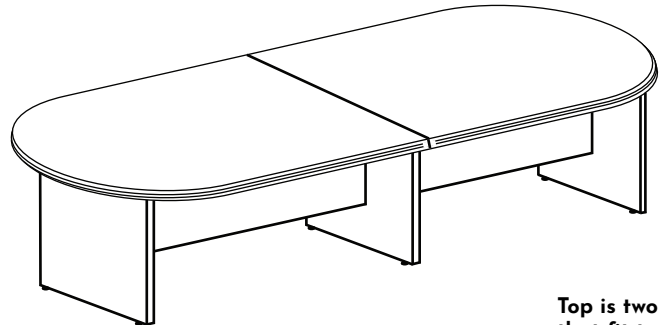

# TABLES

Edges are not fluted.

END TABLE

PRODUCT CODE	DEPTH	WIDTH	HEIGHT	WEIGHT	LIST PRICE
END22	22	22	21	37	\$306

Edges are not fluted.

COFFEE TABLE

PRODUCT CODE	DEPTH	WIDTH	HEIGHT	WEIGHT	LIST PRICE
COF48	48	22	16	52	\$417

ROUND TABLE

PRODUCT CODE	DEPTH	WIDTH	HEIGHT	WEIGHT	LIST PRICE
RT36	36	36	29	81	\$539
RT42	42	42	29	81	\$587
RT48	48	48	29	94	\$731

Top is one solid piece.

RACETRACK CONFERENCE TABLE

PRODUCT CODE	DEPTH	WIDTH	HEIGHT	WEIGHT	LIST PRICE
CT71	35.75	71	29	104	\$869

Top is two panels that fit together.

RACETRACK CONFERENCE TABLE

PRODUCT CODE	DEPTH	WIDTH	HEIGHT	WEIGHT	LIST PRICE
CT96	42	96	29	155	\$1,232

Top is two panels that fit together.

RACETRACK CONFERENCE TABLE

PRODUCT CODE	DEPTH	WIDTH	HEIGHT	WEIGHT	LIST PRICE
CT120	48	120	29	187	\$1,688
CT144	48	144	29	232	\$2,144