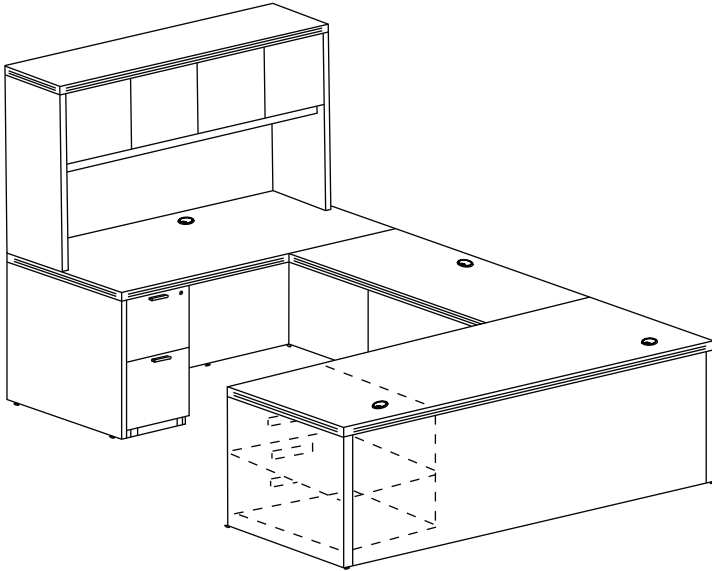

ADD AN OPEN HUTCH TO U-DESK FULL PEDESTAL CONFIGURATIONS WITH 2 DOOR KITS (4 DOORS)

REVERSIBLE U-DESK WITH WOOD DOOR HUTCH

PRODUCT CODE		LIST PRICE
UDH6696P-3	66L x 96W	$3,759
UDH66102P-3	66L x 102W	$3,784
UDH7196P-3	71L x 96W	$3,865
UDH71102P-9	71L x 102W	$3,865
UDH71102P-3	71L x 102W	$3,918
UDH71108P-3	71L x 108W	$3,943

REVERSIBLE U-DESK WITH GLASS DOOR HUTCH

PRODUCT CODE		LIST PRICE
UDH6696P-4	66L x 96W	$4,331
UDH66102P-4	66L x 102W	$4,356
UDH7196P-4	71L x 96W	$4,428
UDH71102P-10	71L x 102W	$4,453
UDH71102P-4	71L x 102W	$4,481
UDH71108P-4	71L x 108W	$4,506