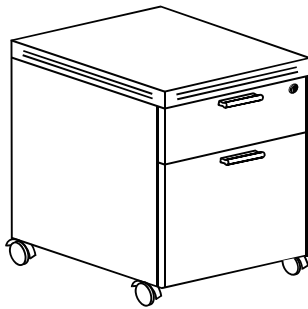

All shelves are adjustable.

3 SHELF BOOKCASE

PRODUCT CODE	DEPTH	WIDTH	HEIGHT	WEIGHT	LIST PRICE
BC48	11.25	33.5	48	83	\$564

All shelves are adjustable.

4 SHELF BOOKCASE

PRODUCT CODE	DEPTH	WIDTH	HEIGHT	WEIGHT	LIST PRICE
BC69	11.25	33.5	69	120	\$764

Middle shelf is not adjustable.

WARDROBE

PRODUCT CODE	DEPTH	WIDTH	HEIGHT	WEIGHT	LIST PRICE
WDC69	18.75	24	69	182	\$2,079

STORAGE CABINET

PRODUCT CODE	DEPTH	WIDTH	HEIGHT	WEIGHT	LIST PRICE
SC36	22.5	34.5	29	95	\$858