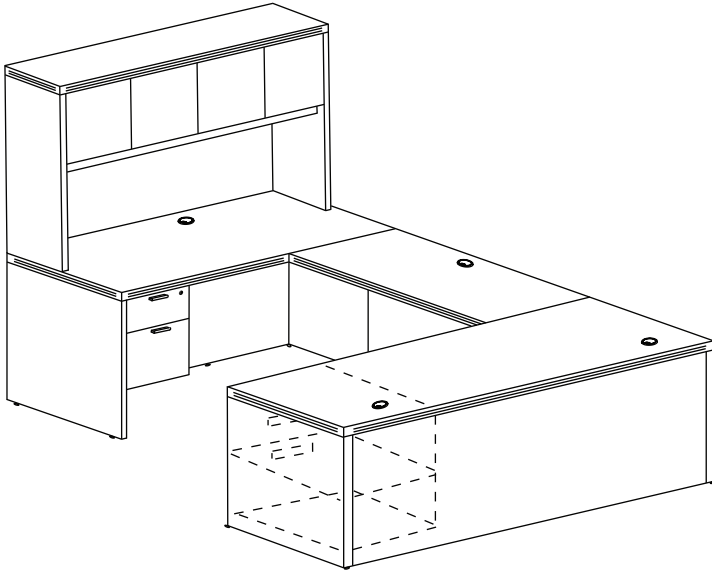

ADD AN OPEN HUTCH TO U-DESK SUSPENDED PEDESTAL CONFIGURATIONS WITH 2 DOOR KITS (4 DOORS)

REVERSIBLE U-DESK WITH WOOD DOOR HUTCH

PRODUCT CODE		LIST PRICE
UDH6696P-1	66L x 96W	$3,387
UDH66102P-1	66L x 102W	$3,413
UDH7196P-1	71L x 96W	$3,493
UDH71102P-7	71L x 102W	$3,518
UDH71102P-1	71L x 102W	$3,546
UDH71108P-1	71L x 108W	$3,571

REVERSIBLE U-DESK WITH GLASS DOOR HUTCH

PRODUCT CODE		LIST PRICE
UDH6696P-2	66L x 96W	$3,959
UDH66102P-2	66L x 102W	$3,985
UDH7196P-2	71L x 96W	$4,056
UDH71102P-8	71L x 102W	$4,081
UDH71102P-2	71L x 102W	$4,056
UDH71108P-2	71L x 108W	$4,134