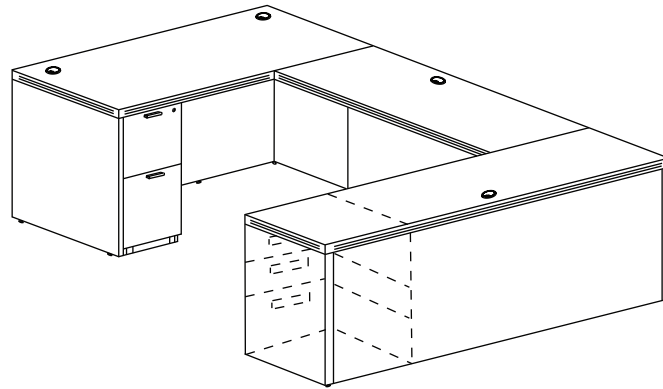

REVERSIBLE U-DESK WITH DOUBLE FULL PEDESTALS

PRODUCT CODE	COMPONENT	DEPTH	WIDTH	HEIGHT	WEIGHT	LIST PRICE
UD6696P-2	Desk	30.25	66.25	29	115	$2,692
	Bridge	23.75	42	29	58	
	Credenza	23.75	66.25	29	101	
	Box/Box/File Ped	22	15.5	28	62	
	File/File Ped	22	15.5	28	61	
UD66102P-2	Desk	30.25	66.25	29	115	$2,717
	Bridge	23.75	48	29	59	
	Credenza	23.75	66.25	29	101	
	Box/Box/File Ped	22	15.5	28	62	
	File/File Ped	22	15.5	28	61	
UD7196P-2	Desk	30.25	71	29	115	$2,832
	Bridge	23.75	42	29	58	
	Credenza	23.75	71	29	101	
	Box/Box/File Ped	22	15.5	28	62	
	File/File Ped	22	15.5	28	61	
UD71102P-5	Desk	30.25	71	29	137	$2,779
	Bridge	23.75	48	29	59	
	Credenza	23.75	71	29	101	
	Box/Box/File Ped	22	15.5	28	62	
	File/File Ped	22	15.5	28	61	
UD71102P-2	Desk	35.75	71	29	137	$2,807
	Bridge	23.75	42	29	58	
	Credenza	23.75	71	29	101	
	Box/Box/File Ped	22	15.5	28	61	
	File/File Ped	22	15.5	28	62	
UD71108P-2	Desk	35.75	71	29	137	$2,832
	Bridge	23.75	48	29	59	
	Credenza	23.75	71	29	101	
	Box/Box/File Ped	22	15.5	28	62	
	File/File Ped	22	15.5	28	61