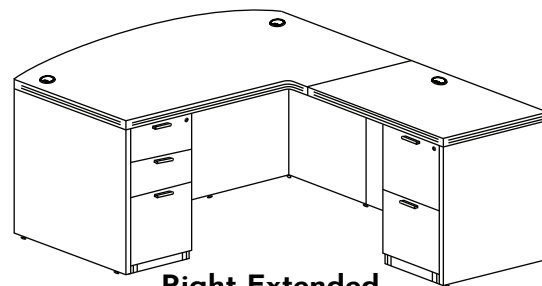

**Right Extended
Bow Front**

REVERSIBLE BOW FRONT L-DESK WITH DOUBLE FULL PEDESTALS

PRODUCT CODE	COMPONENT	DEPTH	WIDTH	HEIGHT	WEIGHT	LIST PRICE
BD7178P-2	Desk	36-41	71	29	146	$2,330
	Return	23.75	42	29	66	
	Box/Box/File Ped	22	15.5	28	62	
	File/File Ped	22	15.5	28	61	
BD7184P-2	Desk	36-41	71	29	146	$2,365
	Return	23.75	48	29	74	
	Box/Box/File Ped	22	15.5	28	62	
	File/File Ped	22	15.5	28	61	

EXTENDED BOW FRONT L-DESK WITH DOUBLE SUSPENDED PEDESTALS

PRODUCT CODE	COMPONENT	DEPTH	WIDTH	HEIGHT	WEIGHT	LIST PRICE
EBD7184P-2R	Desk	30-41	71	29	108	$2,576
	Return	23.75	42	29	66	
	Box/Box/File Ped	22	15.5	28	62	
	File/File Ped	22	15.5	28	61	
EBD7184P-2L	Desk	30-41	71	29	108	$2,576
	Return	23.75	42	29	66	
	Box/Box/File Ped	22	15.5	28	62	
	File/File Ped	22	15.5	28	61	
EBD7190P-2R	Desk	30-41	71	29	115	$2,611
	Return	23.75	48	29	74	
	Box/Box/File Ped	22	15.5	28	62	
	File/File Ped	22	15.5	28	61	
EBD7190P-2L	Desk	30-41	71	29	115	$2,611
	Return	23.75	48	29	74	
	Box/Box/File Ped	22	15.5	28	62	
	File/File Ped	22	15.5	28	61