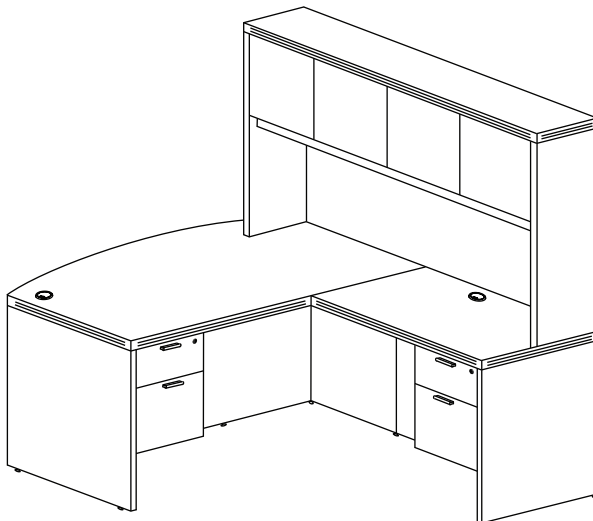

REVERSIBLE BOW FRONT L-DESK WOOD HUTCH

PRODUCT CODE		LIST PRICE
BDH7178P-1	71L x 78W	$3,069
BDH7184P-1	71L x 84W	$3,105

REVERSIBLE BOW FRONT L-DESK GLASS HUTCH

PRODUCT CODE		LIST PRICE
BDH7178P-2	71L x 78W	$3,633
BDH7184P-2	71L x 84W	$3,668