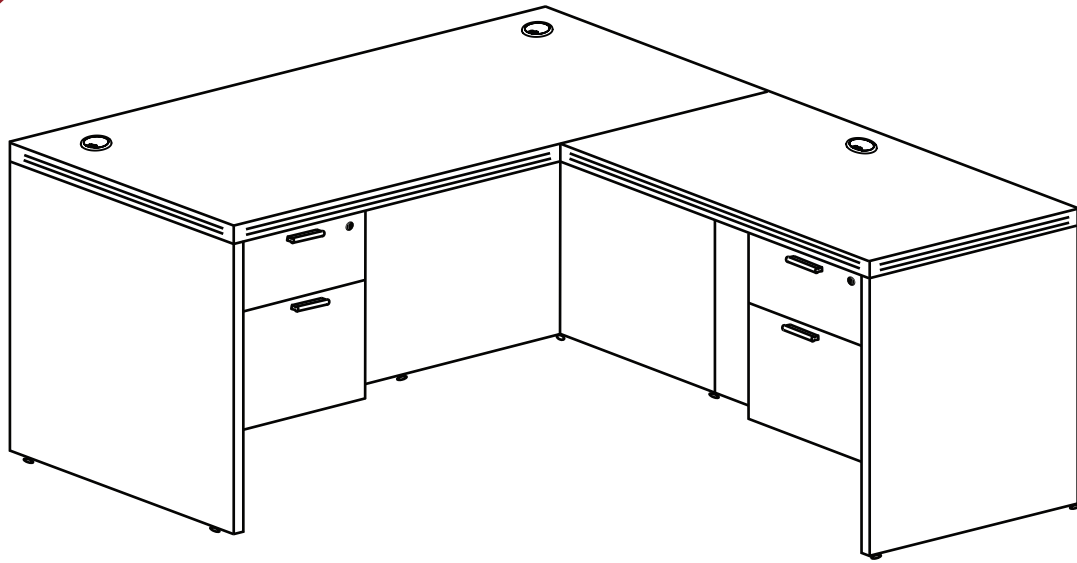

REVERSIBLE L-DESK WITH DOUBLE SUSPENDED PEDESTALS

PRODUCT CODE	COMPONENT	DEPTH	WIDTH	HEIGHT	WEIGHT	LIST PRICE
D6672P-1	Desk	30.25	66.25	29	115	$1,826
	Return	23.75	42	29	66	
	Box/File Ped	22	15.5	20	40	
	Box/File Ped	22	15.5	20	40	
D6678P-3	Desk	30.25	66.25	29	115	$1,862
	Return	23.75	48	29	74	
	Box/File Ped	22	15.5	20	40	
	Box/File Ped	22	15.5	20	40	
D7172P-3	Desk	30.25	71	29	137	$1,872
	Return	23.75	42	29	66	
	Box/File Ped	22	15.5	20	40	
	Box/File Ped	22	15.5	20	40	
D7178P-6	Desk	30.25	71	29	137	$1,907
	Return	23.75	48	29	74	
	Box/File Ped	22	15.5	20	40	
	Box/File Ped	22	15.5	20	40	
D7178P-5	Desk	35.75	71	29	137	$1,924
	Return	23.75	42	29	66	
	Box/File Ped	22	15.5	20	40	
	Box/File Ped	22	15.5	20	40	
D7184P-3	Desk	35.75	71	29	137	$1,960
	Return	23.75	48	29	74	
	Box/File Ped	22	15.5	20	40	
	Box/File Ped	22	15.5	20	40