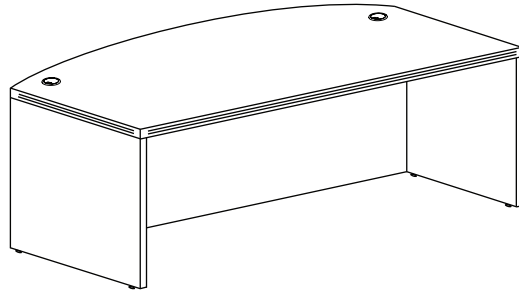

# COMPONENTS

BUILD IT YOUR WAY

**RECTANGULAR DESK SHELL**

PRODUCT CODE	DEPTH	WIDTH	HEIGHT	WEIGHT	LIST PRICE
<b>D2448</b>	23.75	48.25	29	72	<b>\$476</b>
<b>D3048</b>	30.25	48.25	29	94	<b>\$538</b>
<b>D3060</b>	30.25	60.25	29	108	<b>\$589</b>
<b>D3066</b>	30.25	66.25	29	115	<b>\$615</b>
<b>D3071</b>	30.25	71	29	137	<b>\$660</b>
<b>D3671</b>	35.75	71	29	137	<b>\$713</b>

**BOW FRONT DESK SHELL**

PRODUCT CODE	DEPTH	WIDTH	HEIGHT	WEIGHT	LIST PRICE
<b>DB3671</b>	36-41	71	29	146	<b>\$747</b>

**CREDENZA SHELL**

PRODUCT CODE	DEPTH	WIDTH	HEIGHT	WEIGHT	LIST PRICE
<b>C2466</b>	23.75	66.25	29	96	<b>\$547</b>
<b>C2471</b>	23.75	71	29	101	<b>\$564</b>