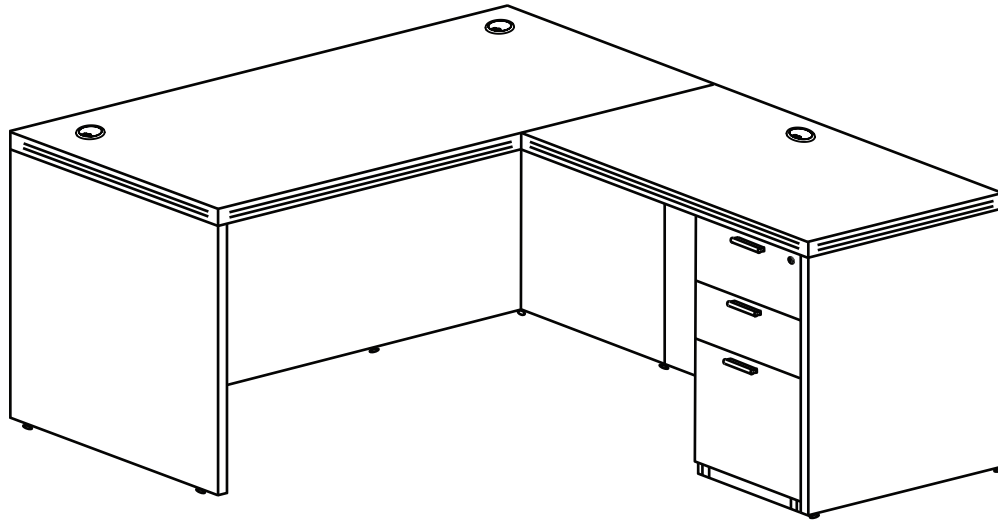

L-DESK WITH SINGLE FULL PEDESTAL

PRODUCT CODE	COMPONENT	DEPTH	WIDTH	HEIGHT	WEIGHT	LIST PRICE
D6072P-2	Desk	30.25	60.25	29	108	$1,587
	Return	23.75	42	29	66	
	Box/Box/File Ped	22	15.5	28	62	
D6078P-2	Desk	30.25	60.25	29	108	$1,622
	Return	23.75	48	29	74	
	Box/Box/File Ped	22	15.5	28	62	
D6672P-4	Desk	30.25	66.25	29	115	$1,613
	Return	23.75	42	29	66	
	Box/Box/File Ped	22	15.5	28	62	
D6678P-2	Desk	30.25	66.25	29	115	$1,648
	Return	23.75	48	29	74	
	Box/Box/File Ped	22	15.5	28	62	
D7172P-2	Desk	30.25	71	29	137	$1,658
	Return	23.75	42	29	66	
	Box/Box/File Ped	22	15.5	28	62	
D7178P-4	Desk	30.25	71	29	137	$1,693
	Return	23.75	48	29	74	
	Box/Box/File Ped	22	15.5	28	62	
D7178P-3	Desk	35.75	71	29	137	$1,711
	Return	23.75	42	29	66	
	Box/Box/File Ped	22	15.5	28	62	
D7184P-2	Desk	35.75	71	29	137	$1,746
	Return	23.75	48	29	74	
	Box/Box/File Ped	22	15.5	28	62