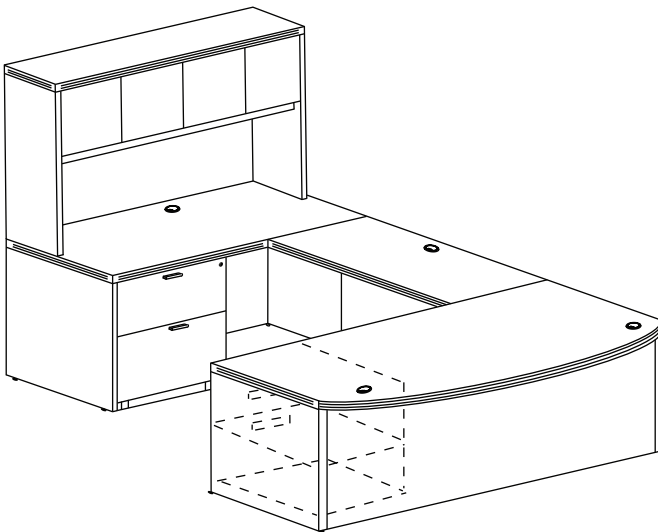

REVERSIBLE BOW FRONT U-DESK WOOD HUTCH

PRODUCT CODE		LIST PRICE
UBDH71102P-5	71L x 102W	$4,372
UBDH71108P-5	71L x 108W	$4,397

REVERSIBLE BOW FRONT U-DESK GLASS HUTCH

PRODUCT CODE		LIST PRICE
UBDH71102P-6	71L x 102W	$4,935
UBDH71108P-6	71L x 108W	$4,960