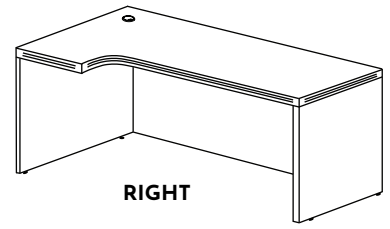

**BOW FRONT DESK SHELL**

PRODUCT CODE	DEPTH	WIDTH	HEIGHT	WEIGHT	LIST PRICE
<b>DB3671</b>	36-41	71	29	146	<b>\$747</b>

**CREDENZA SHELL**

PRODUCT CODE	DEPTH	WIDTH	HEIGHT	WEIGHT	LIST PRICE
<b>C2466</b>	23.75	66.25	29	96	<b>\$547</b>
<b>C2471</b>	23.75	71	29	101	<b>\$564</b>

**D-TOP SHELL**

PRODUCT CODE	DEPTH	WIDTH	HEIGHT	WEIGHT	LIST PRICE
<b>DT3071</b>	30.25	71	29	86	<b>\$484</b>
<b>DT3671</b>	35.75	71	29	90	<b>\$511</b>

**EXTENDED CORNER BOW FRONT DESK SHELL**

PRODUCT CODE	DEPTH	WIDTH	HEIGHT	WEIGHT	LIST PRICE
<b>EBD3671R</b>	30-41	71	29	146	<b>\$993</b>
<b>EBD3671L</b>	30-41	71	29	146	<b>\$993</b>