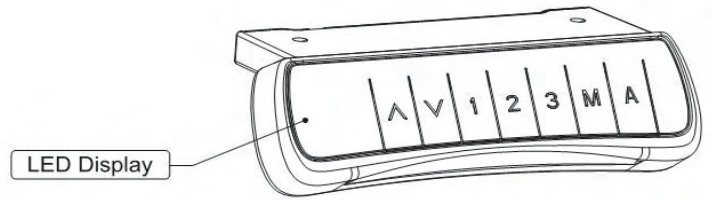

- Seven Button Remote
- Ultra Quiet
- Anti-Collision Sensor
- 3 Programmable Presets
- Smooth and Precise Lift
- Time Reminders

HEIGHT ADJUSTABLE BLACK BASE WITH FLUTED TOP NO GROMMET

PRODUCT CODE	COMPONENT	DEPTH	WIDTH	HEIGHT	WEIGHT	LIST PRICE
IB3060. ■ .F.NG	Straight Base	23.6	43.5-66.9	27.2-46.5	77	$1,399
	WS3060	30	60	1	41.75	
IB3072. ■ .F.NG	Straight Base	23.6	43.5-66.9	27.2-46.5	77	$1,470
	WS3072	30	72	1	50	

HEIGHT ADJUSTABLE SILVER BASE WITH FLUTED TOP NO GROMMET

PRODUCT CODE	COMPONENT	DEPTH	WIDTH	HEIGHT	WEIGHT	LIST PRICE
IS3060. ■ .F.NG	Straight Base	23.6	43.5-66.9	27.2-46.5	77	$1,399
	WS3060	30	60	1	41.75	
IS3072. ■ .F.NG	Straight Base	23.6	43.5-66.9	27.2-46.5	77	$1,470
	WS3072	30	72	1	50	

HEIGHT ADJUSTABLE WHITE BASE WITH FLUTED TOP NO GROMMET

PRODUCT CODE	COMPONENT	DEPTH	WIDTH	HEIGHT	WEIGHT	LIST PRICE
IW3060. ■ .F.NG	Straight Base	23.6	43.5-66.9	27.2-46.5	77	$1,399
	WS3060	30	60	1	41.75	
IW3072. ■ .F.NG	Straight Base	23.6	43.5-66.9	27.2-46.5	77	$1,470
	WS3072	30	72	1	50