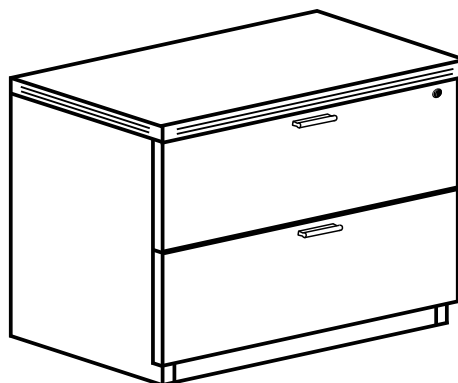

2 DRAWER LATERAL FILE

PRODUCT CODE	DEPTH	WIDTH	HEIGHT	WEIGHT	LIST PRICE
L30	22.5	30.5	29	108	$1,006
L36	22.5	34.5	29	130	$1,192