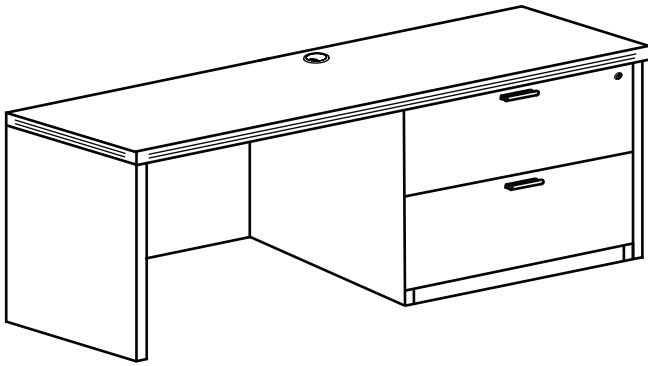

Credenzas can be used to attach double units for extra storage. Optional 66" or 71" Open Hutch (OH66, OH71) can be attached to include wood or glass doors for even more storage.

CREDENZA WITH SINGLE LATERAL FILE

PRODUCT CODE	COMPONENT	DEPTH	WIDTH	HEIGHT	WEIGHT	LIST PRICE
C2466P-3	Credenza	23.75	66.25	29	96	$1,553
	Lateral File	22.5	30.5	29	108	
C2471P-3	Credenza	23.75	71	29	101	$1,569
	Lateral File	22.5	30.5	29	108	

CREDENZA WITH DOUBLE LATERAL FILES

PRODUCT CODE	COMPONENT	DEPTH	WIDTH	HEIGHT	WEIGHT	LIST PRICE
C2471P-4	Credenza	23.75	71	29	101	$2,946
	Lateral File	22	34.5	29	130	
	Lateral File	22	34.5	29	130	

CREDENZA WITH DOUBLE STORAGE CABINETS

PRODUCT CODE	COMPONENT	DEPTH	WIDTH	HEIGHT	WEIGHT	LIST PRICE
C2471P-6	Credenza	23.75	71	29	101	$2,280
	Storage Cabinet	22	34.5	29	95	
	Storage Cabinet	22	34.5	29	95