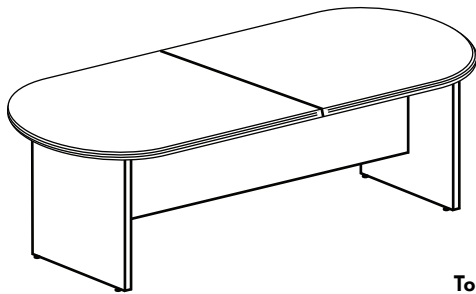

# TABLES

Edges are not fluted.

END TABLE

PRODUCT CODE	DEPTH	WIDTH	HEIGHT	WEIGHT	LIST PRICE
END22	22	22	21	37	\$306

Edges are not fluted.

COFFEE TABLE

PRODUCT CODE	DEPTH	WIDTH	HEIGHT	WEIGHT	LIST PRICE
COF48	48	22	16	52	\$417

ROUND TABLE

PRODUCT CODE	DEPTH	WIDTH	HEIGHT	WEIGHT	LIST PRICE
RT36	36	36	29	81	\$539
RT42	42	42	29	81	\$587
RT48	48	48	29	94	\$731

Top is one solid piece.

RACETRACK CONFERENCE TABLE

PRODUCT CODE	DEPTH	WIDTH	HEIGHT	WEIGHT	LIST PRICE
CT71	35.75	71	29	104	\$869

Top is two panels that fit together.

RACETRACK CONFERENCE TABLE

PRODUCT CODE	DEPTH	WIDTH	HEIGHT	WEIGHT	LIST PRICE
CT96	42	96	29	155	\$1,232

Top is two panels that fit together.

RACETRACK CONFERENCE TABLE

PRODUCT CODE	DEPTH	WIDTH	HEIGHT	WEIGHT	LIST PRICE
CT120	48	120	29	187	\$1,688
CT144	48	144	29	232	\$2,144